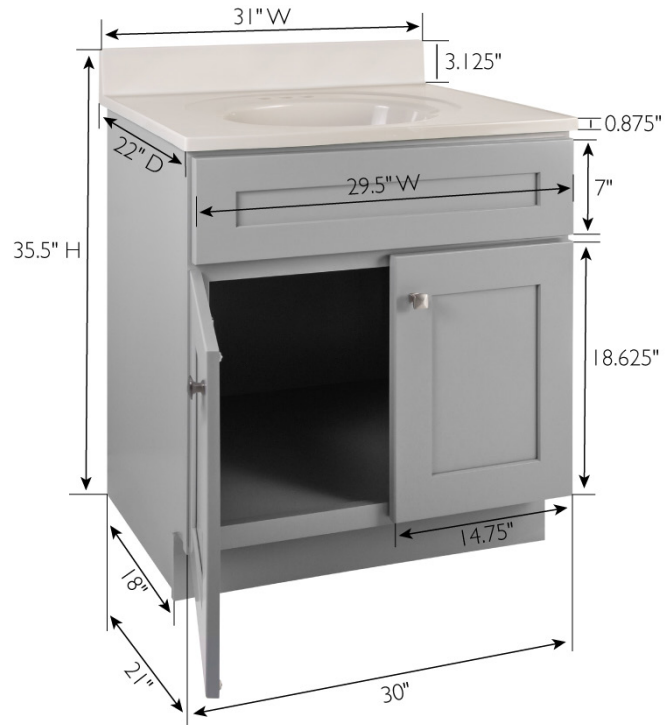

Gray

Brookings 2-Door Vanity with Cultured Marble 4 in. Centerset White on White Top, Unassembled, 31x22

SPECIFICATIONS

MATERIAL CONSTRUCTION:	Wood/Cultured Marble	TOE KICK INSET WIDTH:	3"
ASSEMBLY REQUIRED:	Yes	BACK PANEL MATERIAL:	Plywood
ASSEMBLED DIMENSIONS:	35.5" H x 31" L x 22" D	BACK BRACE MATERIAL:	Solid Wood
ASSEMBLED WEIGHT:	105.89 lbs.	FAUCET TYPE:	Lav Centerset
TOOLS NEEDED FOR INSTALLATION:	100% Silicone, Phillips Screwdriver, Rubber Mallet, Wood Glue	NUMBER OF MOUNTING HOLES:	3
CONSTRUCTION TYPE:	Face Frame	BOWL MATERIAL:	Cultured Marble
HINGE STYLE:	Soft Close	BACK SPLASH INCLUDED:	Yes
DOOR STYLE:	2 MDF Shaker Doors	COLOR:	White on White
DRAWER STYLE:	N/A	NUMBER OF BOWLS:	1
GLIDE STYLE:	N/A	BOWL DIMENSIONS:	11.69" W x 17.13" D
FAKE DWR STYLE:	N/A	BOWL SHAPE:	Oval
DWR #1 DIMENSIONS:	N/A	SINK THICKNESS:	0.98"
DWR CONSTRUCTION:	N/A	MOUNTING TYPE:	Integrated
SHELF STYLE:	N/A	OVERFLOW HOLE:	Yes
SHELF ADJUSTABILITY INCREMENTS:	N/A	WARRANTY:	1-Year limited warranty
SHELF MAX WEIGHT CAPACITY:	N/A	TSCA TITLE IV COMPLIANT:	Yes
SHELF DIMENSIONS:	N/A	LEGAL FOR SALE IN CALIFORNIA:	Yes
SHELF THICKNESS:	N/A	PROP 65 HARMFUL MATERIAL:	Formaldehyde
SHELF MATERIAL:	N/A		
FRAME STYLE:	N/A		
FACE FRAME MATERIAL:	Solid Wood		
SIDES MATERIAL:	Plywood		
BOTTOM MATERIAL:	Plywood		