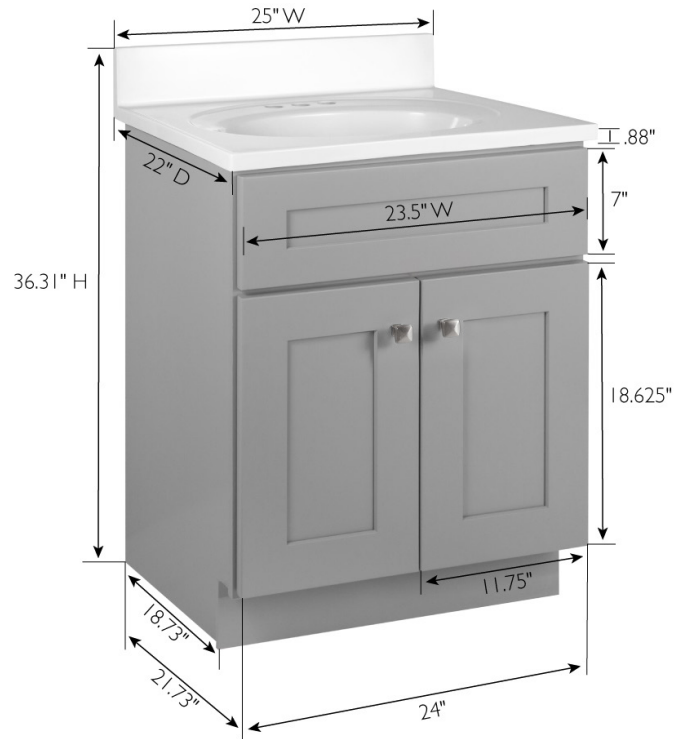

Gray

Brookings 2-Door Vanity with Cultured Marble 4 in. Centerset Solid White Top, Unassembled, 25x22

SPECIFICATIONS

MATERIAL CONSTRUCTION:	Wood/Cultured Marble	TOE KICK INSET WIDTH:	3"
ASSEMBLY REQUIRED:	Yes	BACK PANEL MATERIAL:	Plywood
ASSEMBLED DIMENSIONS:	36.31" H x 25" L x 22" D	BACK BRACE MATERIAL:	Solid Wood
ASSEMBLED WEIGHT:	79.78 lbs.	FAUCET TYPE:	Lav Centerset
TOOLS NEEDED FOR INSTALLATION:	100% Silicone, Phillips Screwdriver, Rubber Mallet, Wood Glue	NUMBER OF MOUNTING HOLES:	3
CONSTRUCTION TYPE:	Face Frame	BOWL MATERIAL:	Cultured Marble
HINGE STYLE:	Soft Close	BACK SPLASH INCLUDED:	Yes
DOOR STYLE:	2 MDF Shaker Doors	COLOR:	Solid White
DRAWER STYLE:	N/A	NUMBER OF BOWLS:	1
GLIDE STYLE:	N/A	BOWL DIMENSIONS:	11.61" W x 16.97" D
FAKE DWR STYLE:	N/A	BOWL SHAPE:	Oval
DWR #1 DIMENSIONS:	N/A	SINK THICKNESS:	0.98"
DWR CONSTRUCTION:	N/A	MOUNTING TYPE:	Integrated
SHELF STYLE:	N/A	OVERFLOW HOLE:	Yes
SHELF ADJUSTABILITY INCREMENTS:	N/A	WARRANTY:	1-Year limited warranty
SHELF MAX WEIGHT CAPACITY:	N/A	TSCA TITLE IV COMPLIANT:	Yes
SHELF DIMENSIONS:	N/A	LEGAL FOR SALE IN CALIFORNIA:	Yes
SHELF THICKNESS:	N/A	PROP 65 HARMFUL MATERIAL:	Formaldehyde
SHELF MATERIAL:	N/A		
FRAME STYLE:	N/A		
FACE FRAME MATERIAL:	Solid Wood		
SIDES MATERIAL:	Plywood		
BOTTOM MATERIAL:	Plywood		