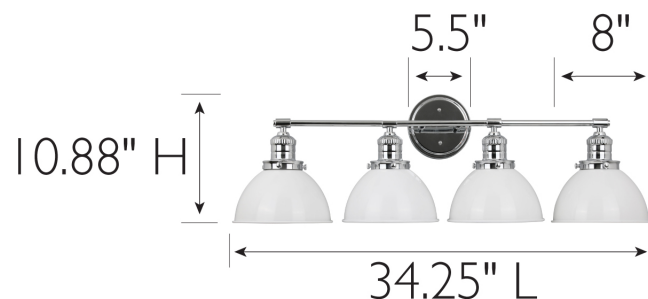

## Savannah 4-Light Vanity Light

White and Polished Chrome

### SPECIFICATIONS

MOUNTING:	Wall Mount	LED BRIGHTNESS (LUMENS):	N/A
SLOPED CEILING ADAPTABLE:	N/A	LED COLOR CORRELATED TEMPERATURE (CCT):	N/A
LAMP TYPE 1:	Incandescent	LED COLOR RENDERING INDEX (CRI):	N/A
BULB INCLUDED:	No	LED EFFICACY:	N/A
WATTS PER BULB:	60W	LED AVERAGE RATED LIFE:	N/A
TOTAL WATTAGE:	240W	ENERGY EFFICIENT:	No
DIMMABLE:	Yes	LIGHTING AMPS:	2
MATERIAL CONSTRUCTION:	Steel	VOLTAGE:	120V
ASSEMBLED DIMENSIONS:	10.88" H x 34.25" L x 9" D		
WEIGHT:	6.17 lbs.		
BACKPLATE DIMENSIONS:	5.5" H x 5.5" W x 1" D		
CANOPY/PLATE DIMENSIONS:	N/A		
GLASS/SHADE DIMENSIONS:	4.75" H x 8" L x 8" D		
GLASS/SHADE MATERIAL:	Metal		
GLASS/SHADE TYPE:	Metal		
GLASS/SHADE COLOR:	White		