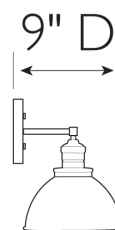

### SPECIFICATIONS

MOUNTING:	Wall Mount	LED BRIGHTNESS (LUMENS):	N/A
SLOPED CEILING ADAPTABLE:	N/A	LED COLOR CORRELATED TEMPERATURE (CCT):	N/A
LAMP TYPE 1:	Incandescent	LED COLOR RENDERING INDEX (CRI):	N/A
BULB INCLUDED:	No	LED EFFICACY:	N/A
WATTS PER BULB:	60W	LED AVERAGE RATED LIFE:	N/A
TOTAL WATTAGE:	240W	ENERGY EFFICIENT:	No
DIMMABLE:	Yes	LIGHTING AMPS:	2
MATERIAL CONSTRUCTION:	Steel	VOLTAGE:	120V
ASSEMBLED DIMENSIONS:	10.88" H x 34.25" L x 9" D		
WEIGHT:	6.17 lbs.		
BACKPLATE DIMENSIONS:	5.5" H x 5.5" W x 1" D		
CANOPY/PLATE DIMENSIONS:	N/A		
GLASS/SHADE DIMENSIONS:	4.75" H x 8" L x 8" D		
GLASS/SHADE MATERIAL:	Metal		
GLASS/SHADE TYPE:	Metal		
GLASS/SHADE COLOR:	White		