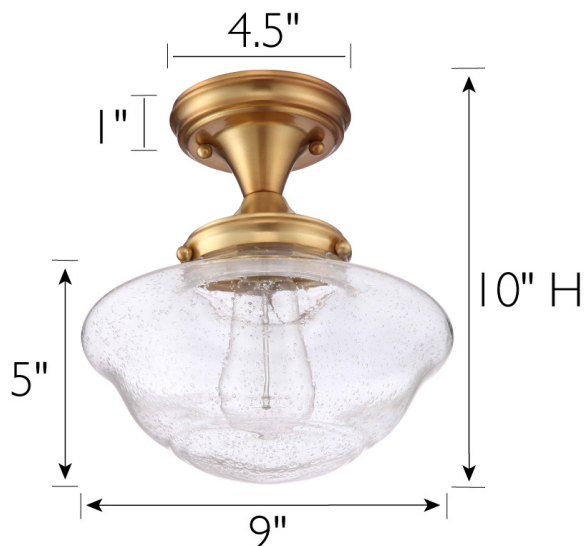

Schoolhouse Dimmable Ceiling Light Satin Gold

SPECIFICATIONS

MOUNTING:	Semi Flush Mount	LED BRIGHTNESS (LUMENS):	N/A
SLOPED CEILING ADAPTABLE:	No	LED COLOR CORRELATED TEMPERATURE (CCT):	N/A
LAMP TYPE:	1 lamp 60W Incandescent	LED COLOR RENDERING INDEX (CRI):	N/A
BULB INCLUDED:	No	LED EFFICACY:	N/A
WATTS PER BULB:	60W	LED AVERAGE RATED LIFE:	N/A
TOTAL WATTAGE:	60W	ENERGY EFFICIENT:	No
DIMMABLE:	Yes	LIGHTING AMPS:	N/A
MATERIAL CONSTRUCTION:	Steel/Glass	VOLTAGE:	120V
ASSEMBLED DIMENSIONS:	10" H x 9" L x 9" D		
WEIGHT:	2.0 lbs.		
BACKPLATE DIMENSIONS:	N/A		
CANOPY/PLATE DIMENSIONS:	1" H x 4.5" D		
GLASS/SHADE DIMENSIONS:	5" H x 9" L x 9" D		
GLASS/SHADE MATERIAL:	Glass		
GLASS/SHADE TYPE:	Seedy		
GLASS/SHADE COLOR:	Clear		