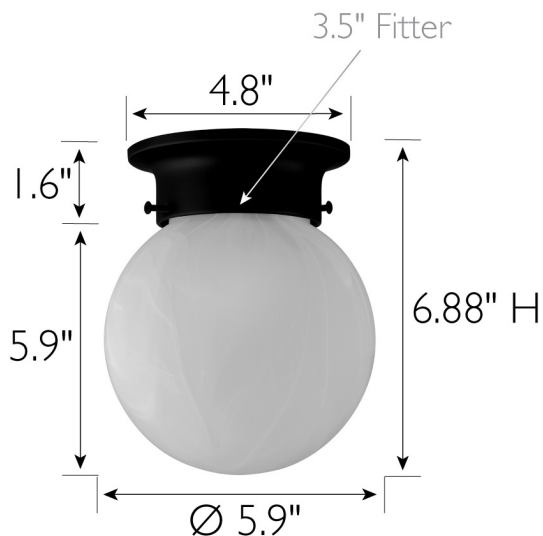

## SPECIFICATIONS

MOUNTING:	Flush Mount	LED BRIGHTNESS (LUMENS):	N/A
SLOPED CEILING ADAPTABLE:	No	LED COLOR CORRELATED TEMPERATURE (CCT):	N/A
LAMP TYPE:	Incandescent	LED COLOR RENDERING INDEX (CRI):	N/A
BULB INCLUDED:	No	LED EFFICACY:	N/A
WATTS PER BULB:	60W	LED AVERAGE RATED LIFE:	N/A
TOTAL WATTAGE:	60W	ENERGY EFFICIENT:	No
DIMMABLE:	Yes	LIGHTING AMPS:	0.5
MATERIAL CONSTRUCTION:	Glass	VOLTAGE:	120V
ASSEMBLED DIMENSIONS:	6.88" H x 5.9" L x 5.9" D		
WEIGHT:	1.65 lbs.		
BACKPLATE DIMENSIONS:	N/A		
CANOPY/PLATE DIMENSIONS:	1.6" H x 4.8" W x 4.8" D		
GLASS/SHADE DIMENSIONS:	5.9" H x 5.9" L x 5.9" D		
GLASS/SHADE MATERIAL:	Glass		
GLASS/SHADE TYPE:	Alabaster		
GLASS/SHADE COLOR:	White		