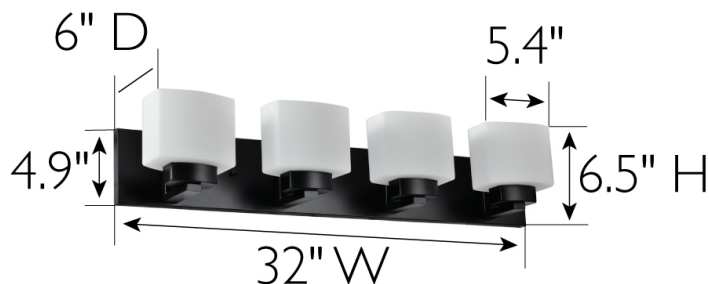

## SPECIFICATIONS

MOUNTING:	Wall Mount	LED BRIGHTNESS (LUMENS):	N/A
SLOPED CEILING ADAPTABLE:	No	LED COLOR CORRELATED TEMPERATURE (CCT):	N/A
LAMP TYPE:	Incandescent	LED COLOR RENDERING INDEX (CRI):	N/A
BULB INCLUDED:	No	LED EFFICACY:	N/A
WATTS PER BULB:	60W	LED AVERAGE RATED LIFE:	N/A
TOTAL WATTAGE:	240W	ENERGY EFFICIENT:	No
DIMMABLE:	Yes	LIGHTING AMPS:	N/A
MATERIAL CONSTRUCTION:	Steel	VOLTAGE:	120V
ASSEMBLED DIMENSIONS:	6.5" H x 32" L x 6" D		
WEIGHT:	9.2 lbs.		
BACKPLATE DIMENSIONS:	4.92" H x 32" W		
CANOPY/PLATE DIMENSIONS:	N/A		
GLASS/SHADE DIMENSIONS:	4.4" H x 5.4" L x 3.8" D		
GLASS/SHADE MATERIAL:	Glass		
GLASS/SHADE TYPE:	Frosted		
GLASS/SHADE COLOR:	White		