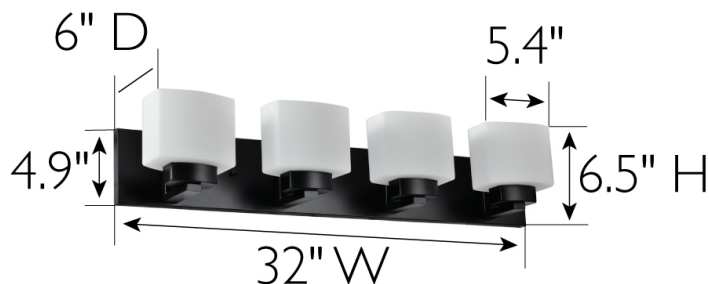

Dove Creek 4-Light Dimmable Vanity Light

Matte Black

SPECIFICATIONS

MOUNTING:	Wall Mount	LED BRIGHTNESS (LUMENS):	N/A
SLOPED CEILING ADAPTABLE:	No	LED COLOR CORRELATED TEMPERATURE (CCT):	N/A
LAMP TYPE:	Maximum 60W Medium Base Bulb	LED COLOR RENDERING INDEX (CRI):	N/A
BULB INCLUDED:	No	LED EFFICACY:	N/A
WATTS PER BULB:	60W	LED AVERAGE RATED LIFE:	N/A
TOTAL WATTAGE:	240W	ENERGY EFFICIENT:	No
DIMMABLE:	Yes	LIGHTING AMPS:	N/A
MATERIAL CONSTRUCTION:	Steel	VOLTAGE:	120V
ASSEMBLED DIMENSIONS:	6.5" H x 32" L x 6" D		
WEIGHT:	9.2 lbs.		
BACKPLATE DIMENSIONS:	4.92" H x 32" W		
CANOPY/PLATE DIMENSIONS:	N/A		
GLASS/SHADE DIMENSIONS:	4.4" H x 5.4" L x 3.8" D		
GLASS/SHADE MATERIAL:	Glass		
GLASS/SHADE TYPE:	Frosted		
GLASS/SHADE COLOR:	White		