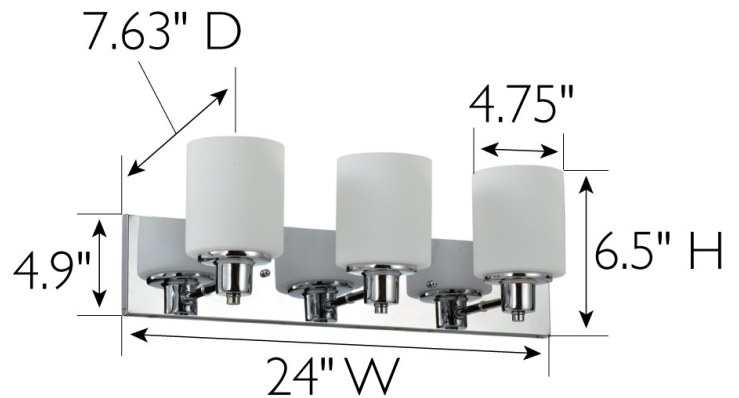

Dane 3-Light Dimmable Vanity Light
Polished Chrome

SPECIFICATIONS

MOUNTING:	Wall Mount	LED BRIGHTNESS (LUMENS):	N/A
SLOPED CEILING ADAPTABLE:	No	LED COLOR CORRELATED TEMPERATURE (CCT):	N/A
LAMP TYPE:	Incandescent	LED COLOR RENDERING INDEX (CRI):	N/A
BULB INCLUDED:	No	LED EFFICACY:	N/A
WATTS PER BULB:	60W	LED AVERAGE RATED LIFE:	N/A
TOTAL WATTAGE:	180W	ENERGY EFFICIENT:	No
DIMMABLE:	Yes	LIGHTING AMPS:	N/A
MATERIAL CONSTRUCTION:	Steel	VOLTAGE:	120V
ASSEMBLED DIMENSIONS:	6.5" H x 24" L x 7.625" D		
WEIGHT:	4.8 lbs.		
BACKPLATE DIMENSIONS:	4.92" H x 24" W		
CANOPY/PLATE DIMENSIONS:	N/A		
GLASS/SHADE DIMENSIONS:	5.3" H x 4.75" L x 4.75" D		
GLASS/SHADE MATERIAL:	Glass		
GLASS/SHADE TYPE:	Frosted		
GLASS/SHADE COLOR:	White		