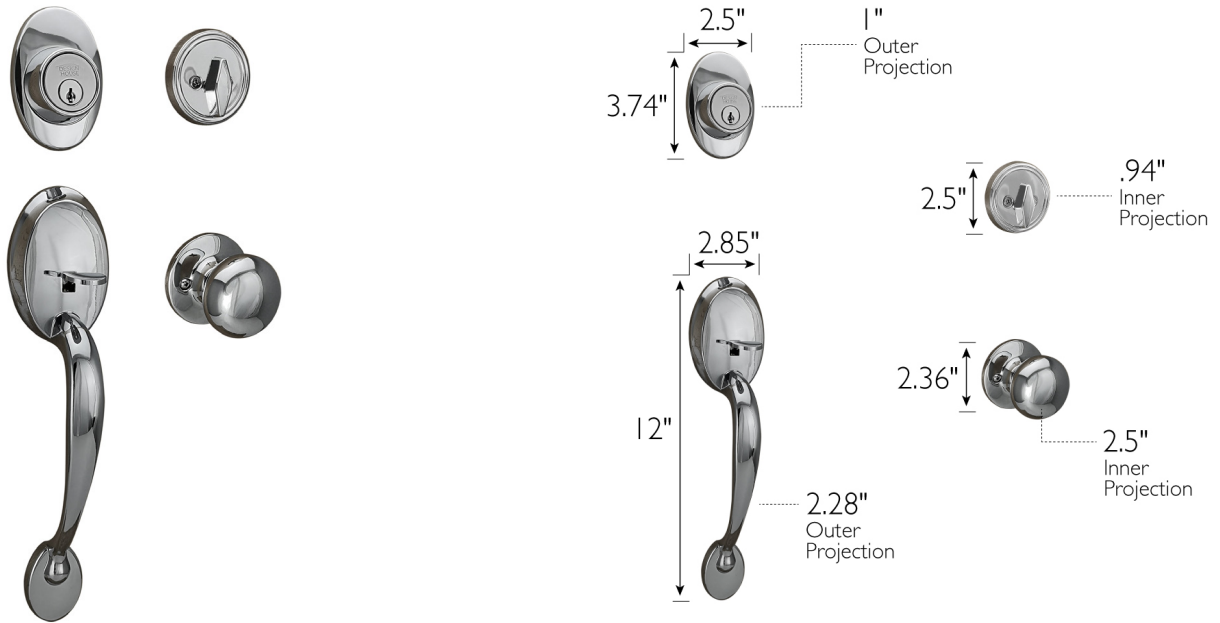

Coventry 2-Way Adjustable Entry Door Handle Set Polished Chrome

SPECIFICATIONS

MATERIAL CONSTRUCTION:	Brass	KEYWAY:	KW
LOCK FUNCTION:	Entry Handleset	REMOVABLE CORE:	No
DEADBOLT FUNCTION:	N/A	LATCH FACEPLATE:	Round Corner
EXTERIOR MAX PROJECTION:	2.56"	LATCH BACKSET:	Adj. 2-3/8" - 2-3/4"
INTERIOR MAX PROJECTION:	2.56"	LATCH TYPE:	2 Way (fixed faceplate)
KNOB VS. LEVER:	Knob	LATCHBOLT THROW DISTANCE:	0.5"
KNOB DIMENSIONS:	2.25" H x 2.25" W	# PINS IN CYLINDER:	5
LEVER LENGTH:	N/A	ANTI-BUMP PIN INSTALLED:	Yes
ROSE DIMENSIONS:	2.63" H x 2.63" W x 2.63" D	# KEYS INCLUDED:	2
ROSETTE / ESCUTCHEON SHAPE:	Round	SPINDLE TYPE:	Half-Moon
CROSS BORE:	2.13"	MOUNTING HARDWARE INCLUDED:	Yes
EDGE BORE:	1"	TOOLS NEEDED FOR INSTALLATION:	Phillips Screwdriver
HANDING:	Reversible	ASSEMBLED WEIGHT:	4.24 lbs.
REKEYABLE?:	Yes		