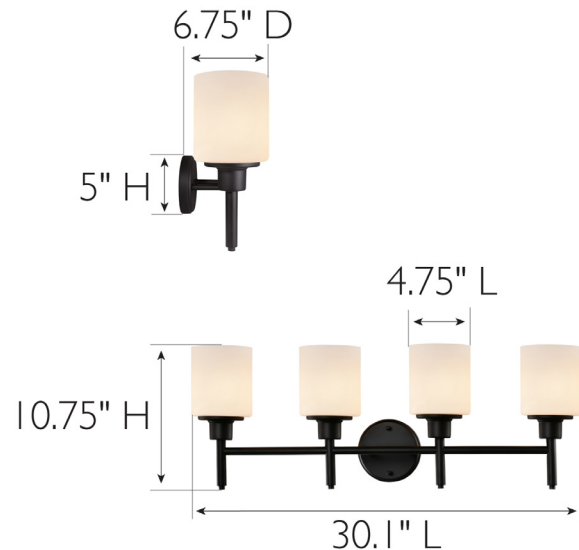

Aubrey 4-Light Vanity Light
Matte Black

SPECIFICATIONS

MOUNTING:	Wall Mount	LED BRIGHTNESS (LUMENS):	N/A
SLOPED CEILING ADAPTABLE:	No	LED COLOR CORRELATED TEMPERATURE (CCT):	N/A
LAMP TYPE 1:	Incandescent	LED COLOR RENDERING INDEX (CRI):	N/A
BULB INCLUDED:	No	LED EFFICACY:	N/A
WATTS PER BULB:	60W	LED AVERAGE RATED LIFE:	N/A
TOTAL WATTAGE:	240W	ENERGY EFFICIENT:	No
DIMMABLE:	Yes	LIGHTING AMPS:	N/A
MATERIAL CONSTRUCTION:	Steel	VOLTAGE:	120V
ASSEMBLED DIMENSIONS:	10.75" H x 30.1" L x 6.75" D		
WEIGHT:	6.93 lbs.		
BACKPLATE DIMENSIONS:	5" H x 5" W		
CANOPY/PLATE DIMENSIONS:	N/A		
GLASS/SHADE DIMENSIONS:	5.3" H x 4.75" L x 4.75" D		
GLASS/SHADE MATERIAL:	Glass		
GLASS/SHADE TYPE:	Frosted		
GLASS/SHADE COLOR:	White		