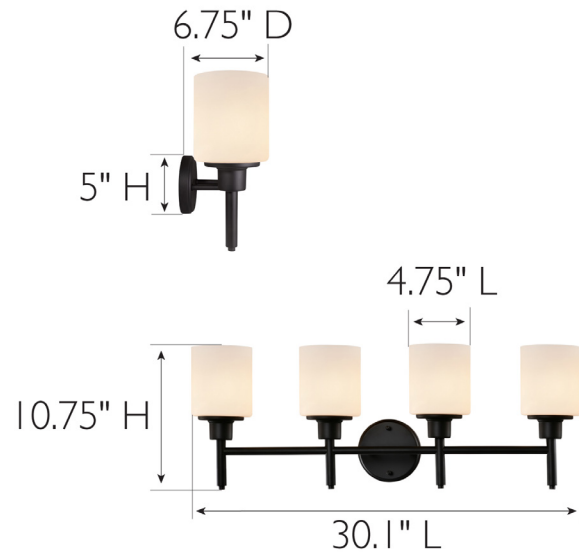

Aubrey 4-Light Vanity Light  
Matte Black

SPECIFICATIONS

MOUNTING:	Wall Mount	LED BRIGHTNESS (LUMENS):	N/A
SLOPED CEILING ADAPTABLE:	No	LED COLOR CORRELATED TEMPERATURE (CCT):	N/A
LAMP TYPE 1:	Incandescent	LED COLOR RENDERING INDEX (CRI):	N/A
BULB INCLUDED:	No	LED EFFICACY:	N/A
WATTS PER BULB:	60W	LED AVERAGE RATED LIFE:	N/A
TOTAL WATTAGE:	240W	ENERGY EFFICIENT:	No
DIMMABLE:	Yes	LIGHTING AMPS:	N/A
MATERIAL CONSTRUCTION:	Steel	VOLTAGE:	120V
ASSEMBLED DIMENSIONS:	10.75" H x 30.1" L x 6.75" D		
WEIGHT:	6.93 lbs.		
BACKPLATE DIMENSIONS:	5" H x 5" W		
CANOPY/PLATE DIMENSIONS:	N/A		
GLASS/SHADE DIMENSIONS:	5.3" H x 4.75" L x 4.75" D		
GLASS/SHADE MATERIAL:	Glass		
GLASS/SHADE TYPE:	Frosted		
GLASS/SHADE COLOR:	White		