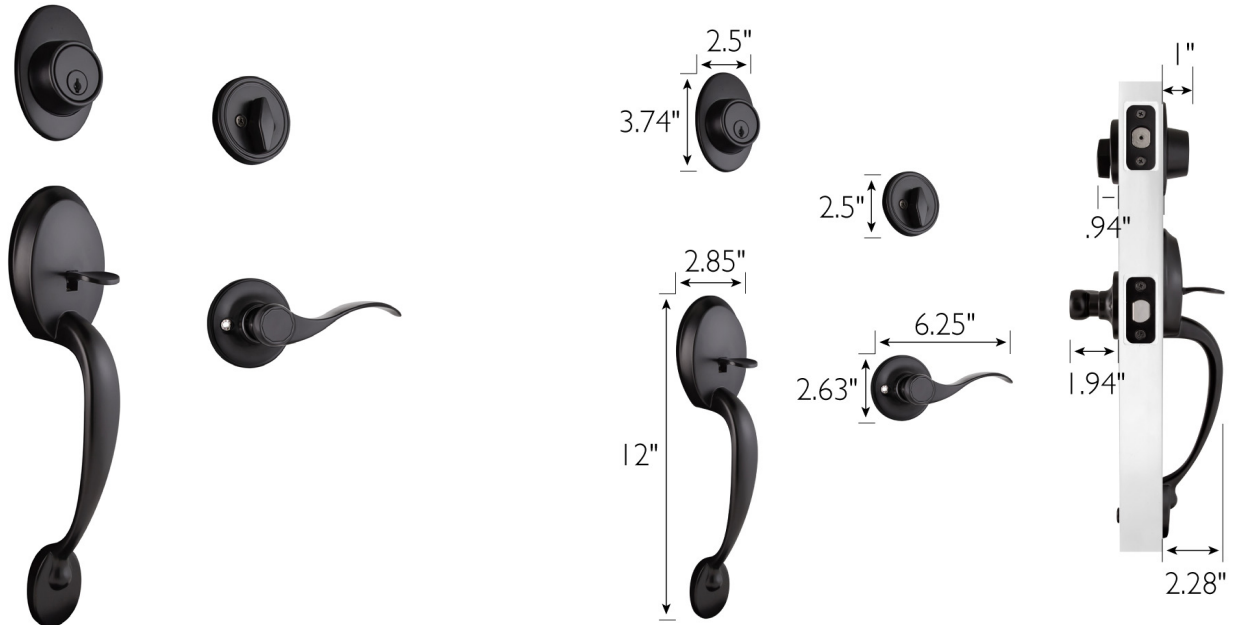

Coventry 2-Way Adjustable Entry Door Handle Set Matte Black

SPECIFICATIONS

MATERIAL CONSTRUCTION:	Brass	KEYWAY:	KW
LOCK FUNCTION:	Entry Handleset	REMOVABLE CORE:	No
DEADBOLT FUNCTION:	N/A	LATCH FACEPLATE:	Round Corner
EXTERIOR MAX PROJECTION:	1.94"	LATCH BACKSET:	Adj. 2-3/8" - 2-3/4"
INTERIOR MAX PROJECTION:	1.94"	LATCH TYPE:	2 Way (fixed faceplate)
KNOB VS. LEVER:	Lever	LATCHBOLT THROW DISTANCE:	0.5"
KNOB DIMENSIONS:	N/A	# PINS IN CYLINDER:	5
LEVER LENGTH:	3.67"	ANTI-BUMP PIN INSTALLED:	Yes
ROSE DIMENSIONS:	2.63" H x 2.63" W x 2.63" D	# KEYS INCLUDED:	2
ROSETTE / ESCUTCHEON SHAPE:	Round	SPINDLE TYPE:	Half-Moon
CROSS BORE:	2.13"	MOUNTING HARDWARE INCLUDED:	Yes
EDGE BORE:	1"	TOOLS NEEDED FOR INSTALLATION:	Phillips Screwdriver
HANDING:	Reversible	ASSEMBLED WEIGHT:	4.27 lbs.
REKEYABLE?:	Yes		