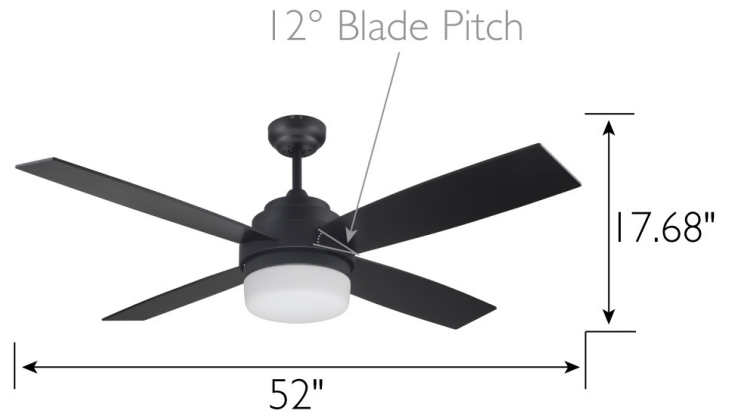

Cali Indoor 52" Ceiling Fan with LED Light Kit Matte Black

SPECIFICATIONS

MOUNTING TYPE:	Tri Mount	DOWNROD DIAMETER:	0.75"
SLOPED CEILING ADAPTABLE:	Yes	DOWNROD 1 LENGTH:	6"
FINISH:	Matte Black	DOWNROD 2 LENGTH:	N/A
BLADE COLOR:	Black	LIGHT KIT INCLUDED:	Yes
MATERIAL CONSTRUCTION:	Steel	LAMP TYPE:	2 lamps, LED
ASSEMBLED DIMENSIONS:	52" L x 17.68" H x 52" D	LED BRIGHTNESS (LUMENS):	800
ASSEMBLED WEIGHT:	8.3 lbs.	LED COLOR CORRELATED TEMPERATURE (CCT):	3000
MAX HEIGHT:	17.68"	LED COLOR RENDERING INDEX (CRI):	80
MIN HEIGHT:	13.62"	GLASS/SHADE MATERIAL:	Glass
DISTANCE FROM CEILING:	Bottom of fan light kit: 17.68" Bottom of fan housing: 13.21"	GLASS/SHADE TYPE & COLOR:	Frosted White
NUMBER OF SPEEDS:	3	CANOPY/PLATE SHAPE:	Round
TYPE OF CONTROLLER:	Remote	CANOPY/PLATE DIMENSIONS:	2" H x 5.25" L x 5.25" D
AIR FLOW EFFICIENCY:	82.8	VOLTAGE:	120V
AIR FLOW AT HIGH SPEED (CFM):	4800 CFM		
ENERGY USAGE (FAN ONLY):	58 W		
MOTOR SIZE:	153X18, Reversible		
RPMS:	Low: 82, High: 171		
AMPS:	Low: 0.244, High: 0.48		