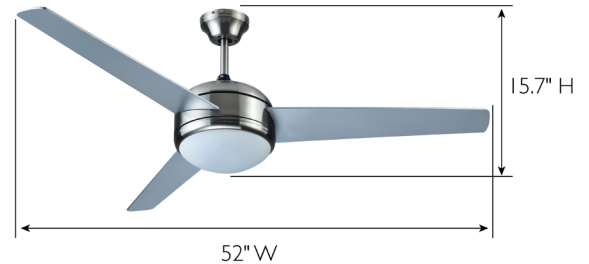

Treviento 52" LED Ceiling Fan Satin Nickel

PARTS AND ACCESSORIES

SPECIFICATIONS

MOUNTING TYPE:	Tri Mount	DOWNROD DIAMETER:	0.83"
SLOPED CEILING ADAPTABLE:	Yes	DOWNROD I LENGTH:	6"
FINISH:	Satin Nickel	LIGHT KIT INCLUDED:	Yes
BLADE COLOR:	Silver	LAMP TYPE:	2 lamps, 9.5W LED E26 base bulbs
MATERIAL CONSTRUCTION:	Steel	LED BRIGHTNESS (LUMENS):	800
ASSEMBLED DIMENSIONS:	52" L x 15.7" H x 52" D	LED COLOR CORRELATED TEMPERATURE (CCT):	3000K
ASSEMBLED WEIGHT:	15.35 lbs.	LED COLOR RENDERING INDEX (CRI):	80
MAX HEIGHT:	15.7"	GLASS/SHADE MATERIAL:	Glass
MIN HEIGHT:	10.7"	GLASS/SHADE TYPE & COLOR:	Frosted White
DISTANCE FROM CEILING:	Bottom of fan light kit: 15.7" Bottom of fan housing: 15"	CANOPY/PLATE SHAPE:	Round
NUMBER OF SPEEDS:	3	CANOPY/PLATE DIMENSIONS:	2.2" H x 5.12" L x 5.12" D
TYPE OF CONTROLLER:	Wall Controller	VOLTAGE:	120V
AIR FLOW EFFICIENCY:	92.4		
AIR FLOW AT HIGH SPEED (CFM):	4500CFM		
ENERGY USAGE (FAN ONLY):	48.7W		
MOTOR SIZE:	153*15		
RPMS:	Low: 99, Medium: 137, High: 182		
AMPS:	Low: .24, Medium: .33, High: .42		