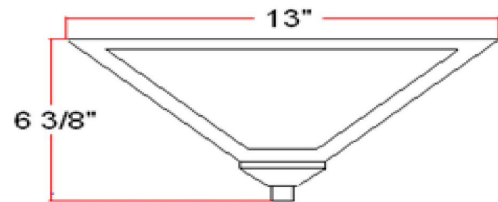

Torino Two-Light Ceiling Mount Light with Snow Glass  
Satin Nickel

**SPECIFICATIONS**

<b>MOUNTING:</b>	Flush Mount	<b>LED BRIGHTNESS (LUMENS):</b>	N/A
<b>SLOPED CEILING ADAPTABLE:</b>	N/A	<b>LED COLOR CORRELATED TEMPERATURE (CCT):</b>	N/A
<b>LAMP TYPE 1:</b>	2 lamps 60W Incandescent	<b>LED COLOR RENDERING INDEX (CRI):</b>	N/A
<b>BULB INCLUDED:</b>	N/A	<b>LED EFFICACY:</b>	N/A
<b>WATTS PER BULB:</b>	60W	<b>LED AVERAGE RATED LIFE:</b>	N/A
<b>TOTAL WATTAGE:</b>	120W	<b>ENERGY EFFICIENT:</b>	No
<b>DIMMABLE:</b>	Yes	<b>LIGHTING AMPS:</b>	N/A
<b>MATERIAL CONSTRUCTION:</b>	Steel	<b>VOLTAGE:</b>	120V
<b>ASSEMBLED DIMENSIONS:</b>	6.4" H x 13" L x 13" D		
<b>WEIGHT:</b>	8.6 lbs.		
<b>BACKPLATE DIMENSIONS:</b>	N/A		
<b>CANOPY/PLATE DIMENSIONS:</b>	N/A		
<b>GLASS/SHADE DIMENSIONS:</b>	6.4" H x 13" L x 13" D		
<b>GLASS/SHADE MATERIAL:</b>	Glass		
<b>GLASS/SHADE TYPE:</b>	Snow		
<b>GLASS/SHADE COLOR:</b>	White		