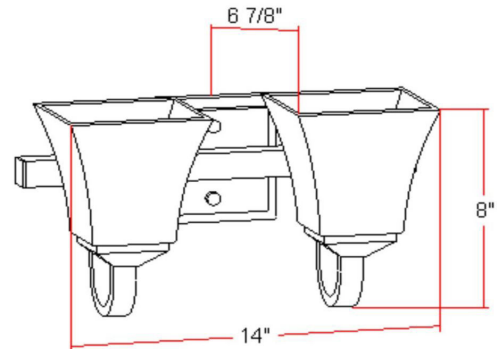

Torino 2-Light Wall Light  
Satin Nickel

SPECIFICATIONS

MOUNTING:	Wall Sconce	LED BRIGHTNESS (LUMENS):	N/A
SLOPED CEILING ADAPTABLE:	N/A	LED COLOR CORRELATED TEMPERATURE (CCT):	N/A
LAMP TYPE 1:	2 lamps 60W Incandescent	LED COLOR RENDERING INDEX (CRI):	N/A
BULB INCLUDED:	N/A	LED EFFICACY:	N/A
WATTS PER BULB:	60W	LED AVERAGE RATED LIFE:	N/A
TOTAL WATTAGE:	120W	ENERGY EFFICIENT:	No
DIMMABLE:	Yes	LIGHTING AMPS:	N/A
MATERIAL CONSTRUCTION:	Steel	VOLTAGE:	120V
ASSEMBLED DIMENSIONS:	8" H x 14" L x 6.88" D		
WEIGHT:	3.5 lbs.		
BACKPLATE DIMENSIONS:	4.75" H x 4.75" W		
CANOPY/PLATE DIMENSIONS:	N/A		
GLASS/SHADE DIMENSIONS:	4.75" H x 4.75" L x 5" D		
GLASS/SHADE MATERIAL:	Glass		
GLASS/SHADE TYPE:	Frosted		
GLASS/SHADE COLOR:	White		