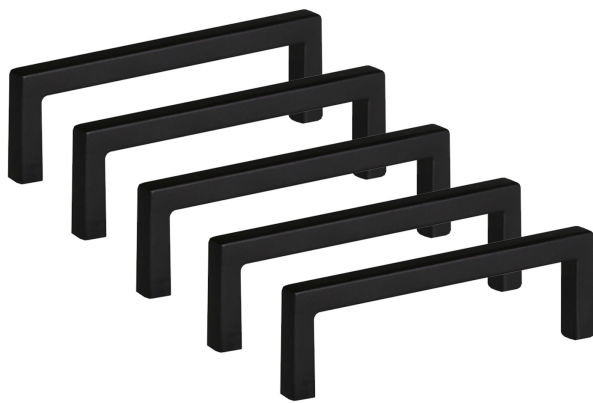

Portico Modern Square Cabinet Pull 3.8" Hole Center, 5-Pack  
Matte Black

**SPECIFICATIONS**

MATERIAL CONSTRUCTION:	Steel
MOUNTING HARDWARE INCLUDED:	Yes
TOOLS NEEDED FOR INSTALLATION:	Screwdriver
ASSEMBLED DIMENSIONS:	1.28" H x 4.125" L x 1.375" D
CENTER TO CENTER:	96mm
LEVER/PULL LENGTH:	104mm
PROJECTION:	1.28"
KNOB DIAMETER:	N/A
ASSEMBLED WEIGHT:	0 lbs.