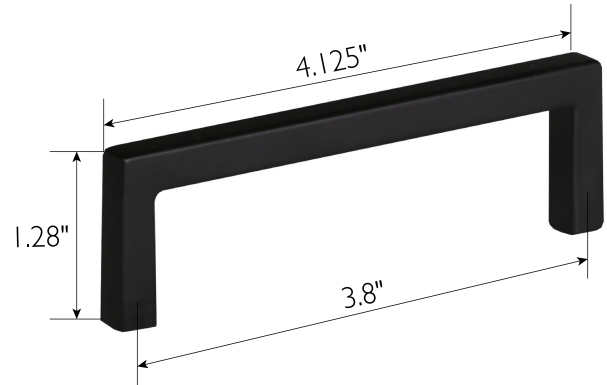

Portico Modern Square Cabinet Pull 3.8" Hole Center, 5-Pack  
Matte Black

**SPECIFICATIONS**

MATERIAL CONSTRUCTION:	Steel
MOUNTING HARDWARE INCLUDED:	Yes
TOOLS NEEDED FOR INSTALLATION:	Screwdriver
ASSEMBLED DIMENSIONS:	1.28" H x 4.125" L x 1.375" D
CENTER TO CENTER:	96mm
LEVER/PULL LENGTH:	104mm
PROJECTION:	1.28"
KNOB DIAMETER:	N/A
ASSEMBLED WEIGHT:	0 lbs.