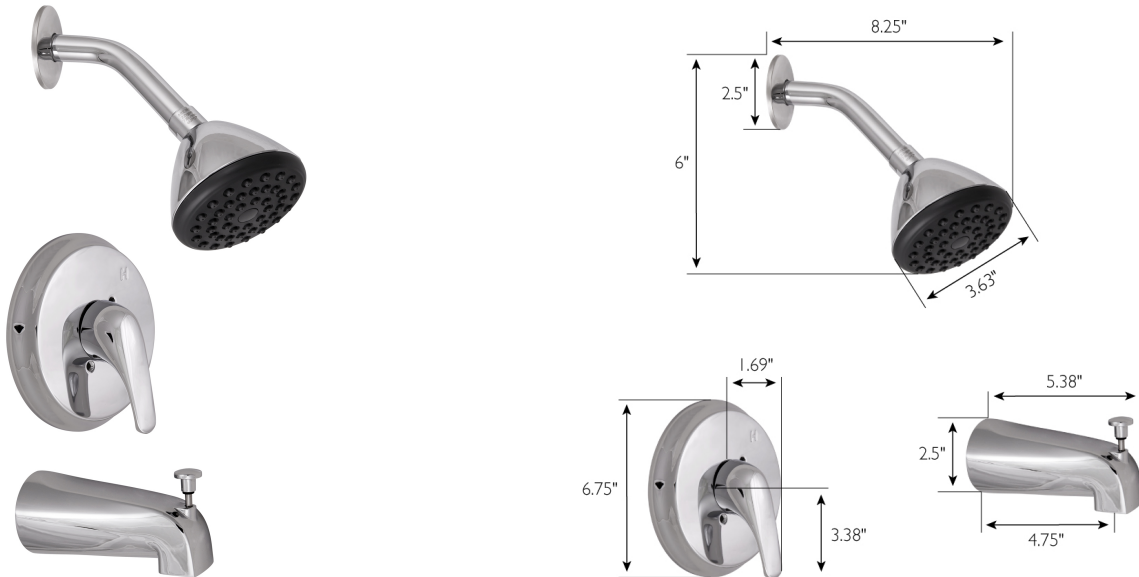

### Classic Single Handle Tub and Shower Trim Polished Chrome

## SPECIFICATIONS

MATERIAL:	Brass/Zinc	WEIGHT:	2.56 lbs.
HANDLE MATERIAL:	Zinc	PVD FINISH:	No
SPOUT MATERIAL:	N/A	ESCUTCHEON INCLUDED:	Yes
CARTRIDGE MATERIAL:	Compression	PRESSURE BALANCED VALVE:	No
WATERWAY MATERIAL:	Brass	TYPE OF SHOWER HEAD: SHOWER	Wall Mount
VALVE MATERIAL:	Brass	HEAD FUNCTIONS (QTY): SHOWER	1
DRAIN MATERIAL:	N/A	HEAD NOZZLE TYPE: SHOWER	Raised
FAUCET TYPE:	Bath & Shower Trim	HEAD SHAPE:	Round
SPOUT REACH:	4.75"	SHOWER HEAD PUSH BUTTON: TUB	No
FLOW RATE:	1.8 GPM	SPOUT TYPE:	Threaded
LOW FLOW:	Yes	TUB SPOUT DIVERTER INCLUDED:	Yes
HANDLES CONFIGURATION:	Single Handle		
HANDLE REACH:	3.38"		
QUICK ATTACH INCLUDED:	No		
DIMENSIONS:	78" H x 8.4" L x 6.7" D		