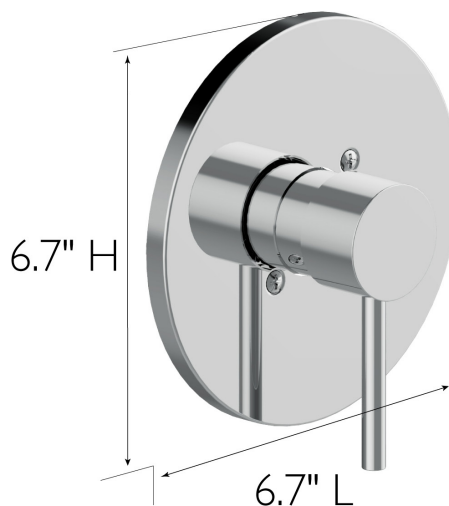

Eastport II Single Handle Valve Trim Polished Chrome

SPECIFICATIONS

MATERIAL:	Zinc/Brass
DIMENSIONS:	6.7" H x 6.7" L
WEIGHT:	1 lbs.
PVD FINISH:	No
ESCUTCHEON INCLUDED:	Yes
VALVE INCLUDED:	Yes
PRESSURE BALANCED VALVE:	Yes
TUB SPOUT DIVERTER INCLUDED:	No