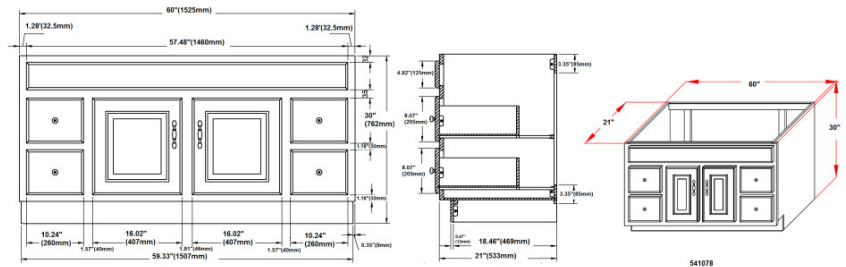

White Concord 2-Door 4-Drawer Vanity with Cultured Marble Single Hole Solid White Double Bowl Vanity Top, Unassembled, 61

SPECIFICATIONS

MATERIAL CONSTRUCTION:	Wood/Cultured Marble
ASSEMBLY REQUIRED:	Yes
ASSEMBLED DIMENSIONS:	34" H x 61" L x 22" D
ASSEMBLED WEIGHT:	145.87 lbs.
TOOLS NEEDED FOR INSTALLATION:	Screwdriver
CONSTRUCTION TYPE:	Face Frame
HINGE STYLE:	Concealed
DOOR STYLE:	2 MDF Slab Doors
DRAWER STYLE:	4 MDF Drawers
GLIDE STYLE:	STD Easy Glide
FAKE DWR STYLE:	MDF
DWR #1 DIMENSIONS:	5.71" H x 14.25" W
DWR CONSTRUCTION:	Standard
SHELF STYLE:	N/A
SHELF ADJUSTABILITY INCREMENTS:	N/A
SHELF MAX WEIGHT CAPACITY:	N/A
SHELF DIMENSIONS:	N/A
SHELF THICKNESS:	N/A
SHELF MATERIAL:	N/A
FRAME STYLE:	N/A
FACE FRAME MATERIAL:	Pine
SIDES MATERIAL:	Plywood
BOTTOM MATERIAL:	Plywood

TOE KICK INSET WIDTH:	4"
BACK PANEL MATERIAL:	N/A
BACK BRACE MATERIAL:	Plywood
FAUCET TYPE:	Lav Single Handle
NUMBER OF MOUNTING HOLES:	1
BOWL MATERIAL:	Cultured Marble
BACK SPLASH INCLUDED:	Yes
COLOR:	Solid White
NUMBER OF BOWLS:	1
BOWL DIMENSIONS:	5.63" H x 11.63" W x 16.85" D
BOWL SHAPE:	Oval
SINK THICKNESS:	N/A
MOUNTING TYPE:	Integrated
OVERFLOW HOLE:	Yes
WARRANTY:	1-Year limited warranty
CARB COMPLIANT:	CARB Phase 2
LEGAL FOR SALE IN CALIFORNIA:	Yes
TSCA TITLE IV COMPLIANT:	Yes