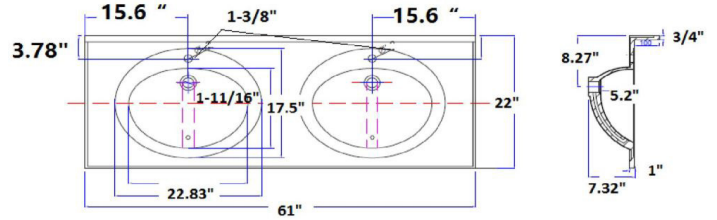

White Concord 2-Door 4-Drawer Vanity with Cultured Marble Single Hole Solid White Double Bowl Vanity Top, Unassembled, 61

SPECIFICATIONS

MATERIAL CONSTRUCTION:	Wood/Cultured Marble
ASSEMBLY REQUIRED:	Yes
ASSEMBLED DIMENSIONS:	34" H x 61" L x 22" D
ASSEMBLED WEIGHT:	145.87 lbs.
TOOLS NEEDED FOR INSTALLATION:	Screwdriver
CONSTRUCTION TYPE:	Face Frame
HINGE STYLE:	Concealed
DOOR STYLE:	2 MDF Slab Doors
DRAWER STYLE:	4 MDF Drawers
GLIDE STYLE:	STD Easy Glide
FAKE DWR STYLE:	MDF
DWR #1 DIMENSIONS:	5.71" H x 14.25" W
DWR CONSTRUCTION:	Standard
SHELF STYLE:	N/A
SHELF ADJUSTABILITY INCREMENTS:	N/A
SHELF MAX WEIGHT CAPACITY:	N/A
SHELF DIMENSIONS:	N/A
SHELF THICKNESS:	N/A
SHELF MATERIAL:	N/A
FRAME STYLE:	N/A
FACE FRAME MATERIAL:	Pine
SIDES MATERIAL:	Plywood
BOTTOM MATERIAL:	Plywood

TOE KICK INSET WIDTH:	4"
BACK PANEL MATERIAL:	N/A
BACK BRACE MATERIAL:	Plywood
FAUCET TYPE:	Lav Single Handle
NUMBER OF MOUNTING HOLES:	1
BOWL MATERIAL:	Cultured Marble
BACK SPLASH INCLUDED:	Yes
COLOR:	Solid White
NUMBER OF BOWLS:	1
BOWL DIMENSIONS:	5.63" H x 11.63" W x 16.85" D
BOWL SHAPE:	Oval
SINK THICKNESS:	N/A
MOUNTING TYPE:	Integrated
OVERFLOW HOLE:	Yes
WARRANTY:	1-Year limited warranty
CARB COMPLIANT:	CARB Phase 2
LEGAL FOR SALE IN CALIFORNIA:	Yes
TSCA TITLE IV COMPLIANT:	Yes