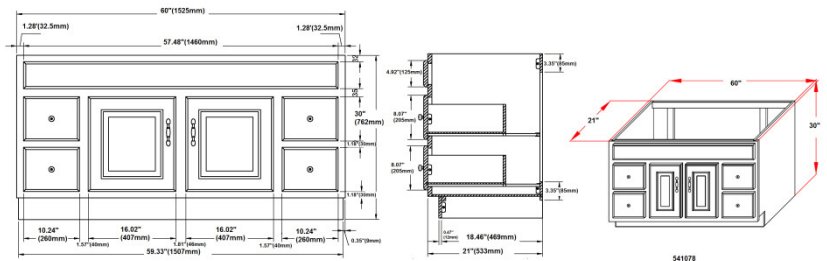

White Concord 2-Door 4-Drawer Vanity with Cultured Marble 4" Centerset White on White Double Bowl Vanity Top, Unassembled

## SPECIFICATIONS

**MATERIAL CONSTRUCTION:** Wood/Cultured Marble  
**ASSEMBLY REQUIRED:** Yes  
**ASSEMBLED DIMENSIONS:** 34.88" H x 61" L x 22" D  
**ASSEMBLED WEIGHT:** 138 lbs.  
**TOOLS NEEDED FOR INSTALLATION:** Screwdriver

**CONSTRUCTION TYPE:** Face Frame  
**HINGE STYLE:** Concealed  
**DOOR STYLE:** 2 MDF Slab Doors  
**DRAWER STYLE:** 4 MDF Drawers  
**GLIDE STYLE:** STD Easy Glide  
**FAKE DWR STYLE:** MDF  
**DWR #1 DIMENSIONS:** 5.71" H x 14.25" W  
**DWR CONSTRUCTION:** Standard  
**SHELF STYLE:** N/A  
**SHELF ADJUSTABILITY INCREMENTS:** N/A  
**SHELF MAX WEIGHT CAPACITY:** N/A  
**SHELF DIMENSIONS:** N/A  
**SHELF THICKNESS:** N/A  
**SHELF MATERIAL:** N/A  
**FRAME STYLE:** N/A  
**FACE FRAME MATERIAL:** Pine  
**SIDES MATERIAL:** Plywood  
**BOTTOM MATERIAL:** Plywood

**TOE KICK INSET WIDTH:** 4"  
**BACK PANEL MATERIAL:** N/A  
**BACK BRACE MATERIAL:** Plywood  
**FAUCET TYPE:** Lav Centerset  
**NUMBER OF MOUNTING HOLES:** 3  
**BOWL MATERIAL:** Cultured Marble  
**BACK SPLASH INCLUDED:** Yes  
**COLOR:** White on White  
**NUMBER OF BOWLS:** 2  
**BOWL DIMENSIONS:** 5.63" H x 11.63" W x 16.85" D  
**BOWL SHAPE:** Oval  
**SINK THICKNESS:** N/A  
**MOUNTING TYPE:** Integrated  
**OVERFLOW HOLE:** Yes