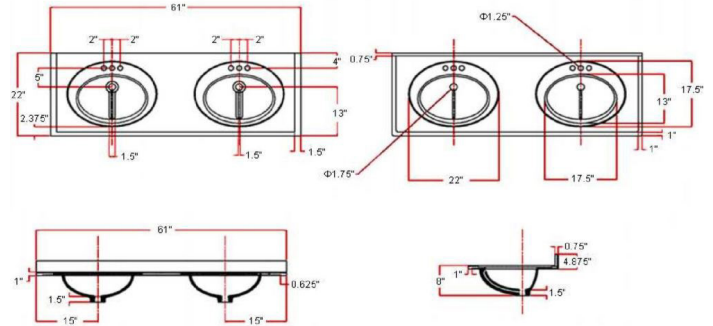

## SPECIFICATIONS

**MATERIAL CONSTRUCTION:** Wood/Cultured Marble  
**ASSEMBLY REQUIRED:** Yes  
**ASSEMBLED DIMENSIONS:** 34.88" H x 61" L x 22" D  
**ASSEMBLED WEIGHT:** 138 lbs.  
**TOOLS NEEDED FOR INSTALLATION:** Screwdriver

**CONSTRUCTION TYPE:** Face Frame  
**HINGE STYLE:** Concealed  
**DOOR STYLE:** 2 MDF Slab Doors  
**DRAWER STYLE:** 4 MDF Drawers  
**GLIDE STYLE:** STD Easy Glide  
**FAKE DWR STYLE:** MDF  
**DWR #1 DIMENSIONS:** 5.71" H x 14.25" W  
**DWR CONSTRUCTION:** Standard  
**SHELF STYLE:** N/A  
**SHELF ADJUSTABILITY INCREMENTS:** N/A  
**SHELF MAX WEIGHT CAPACITY:** N/A  
**SHELF DIMENSIONS:** N/A  
**SHELF THICKNESS:** N/A  
**SHELF MATERIAL:** N/A  
**FRAME STYLE:** N/A  
**FACE FRAME MATERIAL:** Pine  
**SIDES MATERIAL:** Plywood  
**BOTTOM MATERIAL:** Plywood

**TOE KICK INSET WIDTH:** 4"  
**BACK PANEL MATERIAL:** N/A  
**BACK BRACE MATERIAL:** Plywood  
**FAUCET TYPE:** Lav Centerset  
**NUMBER OF MOUNTING HOLES:** 3  
**BOWL MATERIAL:** Cultured Marble  
**BACK SPLASH INCLUDED:** Yes  
**COLOR:** White on White  
**NUMBER OF BOWLS:** 2  
**BOWL DIMENSIONS:** 5.63" H x 11.63" W x 16.85" D  
**BOWL SHAPE:** Oval  
**SINK THICKNESS:** N/A  
**MOUNTING TYPE:** Integrated  
**OVERFLOW HOLE:** Yes