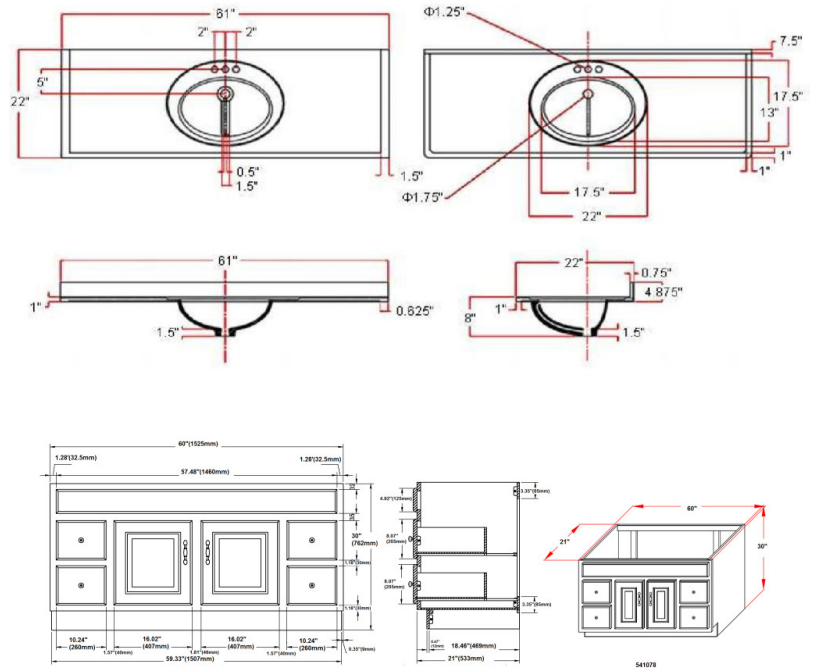

White Concord 2-Door 4-Drawer Vanity with Cultured Marble 4" Centerset White on White Vanity Top, Unassembled, 61 x 22

SPECIFICATIONS

MATERIAL CONSTRUCTION:	Wood/Cultured Marble
ASSEMBLY REQUIRED:	Yes
ASSEMBLED DIMENSIONS:	34.88" H x 61" L x 22" D
ASSEMBLED WEIGHT:	117 lbs.
TOOLS NEEDED FOR INSTALLATION:	Screwdriver
CONSTRUCTION TYPE:	Face Frame
HINGE STYLE:	Concealed
DOOR STYLE:	2 MDF Slab Doors
DRAWER STYLE:	4 MDF Drawers
GLIDE STYLE:	STD Easy Glide
FAKE DWR STYLE:	MDF
DWR #1 DIMENSIONS:	5.71" H x 14.25" W
DWR CONSTRUCTION:	Standard
SHELF STYLE:	N/A
SHELF ADJUSTABILITY INCREMENTS:	N/A
SHELF MAX WEIGHT CAPACITY:	N/A
SHELF DIMENSIONS:	N/A
SHELF THICKNESS:	N/A
SHELF MATERIAL:	N/A
FRAME STYLE:	N/A
FACE FRAME MATERIAL:	Pine
SIDES MATERIAL:	Plywood
BOTTOM MATERIAL:	Plywood

TOE KICK INSET WIDTH:	4"
BACK PANEL MATERIAL:	N/A
BACK BRACE MATERIAL:	Plywood
FAUCET TYPE:	Lav Centerset
NUMBER OF MOUNTING HOLES:	3
BOWL MATERIAL:	Cultured Marble
BACK SPLASH INCLUDED:	Yes
COLOR:	Solid White
NUMBER OF BOWLS:	1
BOWL DIMENSIONS:	5.63" H x 11.63" W x 16.85" D
BOWL SHAPE:	Oval
SINK THICKNESS:	N/A
MOUNTING TYPE:	Integrated
OVERFLOW HOLE:	Yes
WARRANTY:	1-Year limited warranty
CARB COMPLIANT:	CARB Phase 2
LEGAL FOR SALE IN CALIFORNIA:	Yes
TSCA TITLE IV COMPLIANT:	Yes