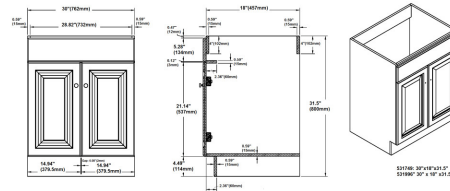

White Wyndham 2-Door Vanity with Cultured Marble 4" Centerset Solid White Vanity Top, Unassembled, 31x19

SPECIFICATIONS

MATERIAL CONSTRUCTION:	Wood/Cultured Marble
ASSEMBLY REQUIRED:	Yes
ASSEMBLED DIMENSIONS:	35" H x 31" L x 19" D
ASSEMBLED WEIGHT:	84 lbs.
TOOLS NEEDED FOR INSTALLATION:	Screwdriver
CONSTRUCTION TYPE:	Frameless
HINGE STYLE:	Concealed
DOOR STYLE:	2 MDF Slab Doors
DRAWER STYLE:	N/A
GLIDE STYLE:	N/A
FAKE DWR STYLE:	MDF
DWR #1 DIMENSIONS:	N/A
DWR CONSTRUCTION:	N/A
SHELF STYLE:	N/A
SHELF ADJUSTABILITY INCREMENTS:	N/A
SHELF MAX WEIGHT CAPACITY:	N/A
SHELF DIMENSIONS:	N/A
SHELF THICKNESS:	N/A
SHELF MATERIAL:	N/A
FRAME STYLE:	N/A
FACE FRAME MATERIAL:	N/A
SIDES MATERIAL:	Particle Board
BOTTOM MATERIAL:	Particle Board

TOE KICK INSET WIDTH:	4.5"
BACK PANEL MATERIAL:	N/A
BACK BRACE MATERIAL:	Particle Board
FAUCET TYPE:	Lav Centerset
NUMBER OF MOUNTING HOLES:	3
BOWL MATERIAL:	Cultured Marble
BACK SPLASH INCLUDED:	Yes
COLOR:	Solid White
NUMBER OF BOWLS:	1
BOWL DIMENSIONS:	5.12" H x 10.33" W x 15.75" D
BOWL SHAPE:	Oval
SINK THICKNESS:	N/A
MOUNTING TYPE:	Integrated
OVERFLOW HOLE:	Yes
WARRANTY:	1-Year limited warranty
CARB COMPLIANT:	CARB Phase 2
LEGAL FOR SALE IN CALIFORNIA:	Yes
TSCA TITLE IV COMPLIANT:	Yes