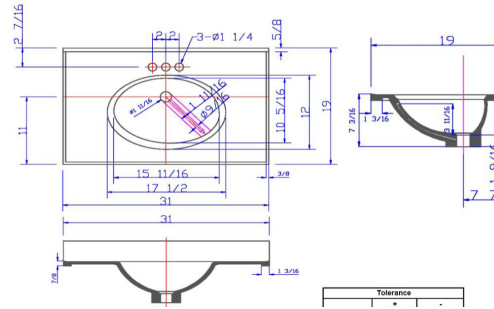

White Wyndham 2-Door Vanity with Cultured Marble 4" Centerset Solid White Vanity Top, Unassembled, 31x19

SPECIFICATIONS

MATERIAL CONSTRUCTION:	Wood/Cultured Marble
ASSEMBLY REQUIRED:	Yes
ASSEMBLED DIMENSIONS:	35" H x 31" L x 19" D
ASSEMBLED WEIGHT:	84 lbs.
TOOLS NEEDED FOR INSTALLATION:	Screwdriver
CONSTRUCTION TYPE:	Frameless
HINGE STYLE:	Concealed
DOOR STYLE:	2 MDF Slab Doors
DRAWER STYLE:	N/A
GLIDE STYLE:	N/A
FAKE DWR STYLE:	MDF
DWR #1 DIMENSIONS:	N/A
DWR CONSTRUCTION:	N/A
SHELF STYLE:	N/A
SHELF ADJUSTABILITY INCREMENTS:	N/A
SHELF MAX WEIGHT CAPACITY:	N/A
SHELF DIMENSIONS:	N/A
SHELF THICKNESS:	N/A
SHELF MATERIAL:	N/A
FRAME STYLE:	N/A
FACE FRAME MATERIAL:	N/A
SIDES MATERIAL:	Particle Board
BOTTOM MATERIAL:	Particle Board

TOE KICK INSET WIDTH:	4.5"
BACK PANEL MATERIAL:	N/A
BACK BRACE MATERIAL:	Particle Board
FAUCET TYPE:	Lav Centerset
NUMBER OF MOUNTING HOLES:	3
BOWL MATERIAL:	Cultured Marble
BACK SPLASH INCLUDED:	Yes
COLOR:	Solid White
NUMBER OF BOWLS:	1
BOWL DIMENSIONS:	5.12" H x 10.33" W x 15.75" D
BOWL SHAPE:	Oval
SINK THICKNESS:	N/A
MOUNTING TYPE:	Integrated
OVERFLOW HOLE:	Yes
WARRANTY:	1-Year limited warranty
CARB COMPLIANT:	CARB Phase 2
LEGAL FOR SALE IN CALIFORNIA:	Yes
TSCA TITLE IV COMPLIANT:	Yes