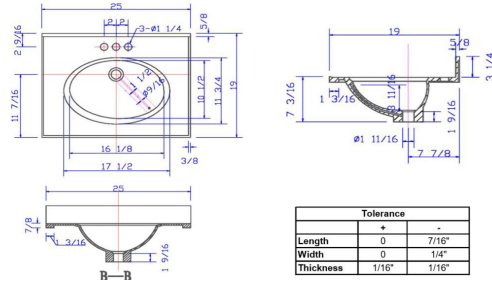

White Wyndham 2-Door Vanity with Cultured Marble 4" Centerset White on White Vanity Top, Unassembled, 25x19

SPECIFICATIONS

MATERIAL CONSTRUCTION: Wood/Cultured Marble
ASSEMBLY REQUIRED: Yes
ASSEMBLED DIMENSIONS: 34.75" H x 25" L x 19" D
ASSEMBLED WEIGHT: 72 lbs.
TOOLS NEEDED FOR INSTALLATION: Screwdriver

CONSTRUCTION TYPE: Frameless
HINGE STYLE: Concealed
DOOR STYLE: 2 MDF Slab Doors
DRAWER STYLE: N/A
GLIDE STYLE: N/A
FAKE DWR STYLE: MDF
DWR #1 DIMENSIONS: N/A
DWR CONSTRUCTION: N/A
SHELF STYLE: N/A
SHELF ADJUSTABILITY INCREMENTS: N/A
SHELF MAX WEIGHT CAPACITY: N/A
SHELF DIMENSIONS: N/A
SHELF THICKNESS: N/A
SHELF MATERIAL: N/A
FRAME STYLE: N/A
FACE FRAME MATERIAL: N/A
SIDES MATERIAL: Particle Board
BOTTOM MATERIAL: Particle Board

TOE KICK INSET WIDTH: 4.5"
BACK PANEL MATERIAL: N/A
BACK BRACE MATERIAL: Particle Board
FAUCET TYPE: Lav Centerset
NUMBER OF MOUNTING HOLES: 3
BOWL MATERIAL: Cultured Marble
BACK SPLASH INCLUDED: Yes
COLOR: White on White
NUMBER OF BOWLS: 1
BOWL DIMENSIONS: 5.2" H x 10.55" W x 16.14" D
BOWL SHAPE: Oval
SINK THICKNESS: N/A
MOUNTING TYPE: Integrated
OVERFLOW HOLE: Yes