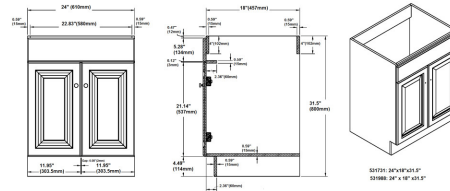

White Wyndham 2-Door Vanity with Cultured Marble 4" Centerset White on White Vanity Top, Unassembled, 25x19

SPECIFICATIONS

MATERIAL CONSTRUCTION: Wood/Cultured Marble
ASSEMBLY REQUIRED: Yes
ASSEMBLED DIMENSIONS: 34.75" H x 25" L x 19" D
ASSEMBLED WEIGHT: 72 lbs.
TOOLS NEEDED FOR INSTALLATION: Screwdriver

CONSTRUCTION TYPE: Frameless
HINGE STYLE: Concealed
DOOR STYLE: 2 MDF Slab Doors
DRAWER STYLE: N/A
GLIDE STYLE: N/A
FAKE DWR STYLE: MDF
DWR #1 DIMENSIONS: N/A
DWR CONSTRUCTION: N/A
SHELF STYLE: N/A
SHELF ADJUSTABILITY INCREMENTS: N/A
SHELF MAX WEIGHT CAPACITY: N/A
SHELF DIMENSIONS: N/A
SHELF THICKNESS: N/A
SHELF MATERIAL: N/A
FRAME STYLE: N/A
FACE FRAME MATERIAL: N/A
SIDES MATERIAL: Particle Board
BOTTOM MATERIAL: Particle Board

TOE KICK INSET WIDTH: 4.5"
BACK PANEL MATERIAL: N/A
BACK BRACE MATERIAL: Particle Board
FAUCET TYPE: Lav Centerset
NUMBER OF MOUNTING HOLES: 3
BOWL MATERIAL: Cultured Marble
BACK SPLASH INCLUDED: Yes
COLOR: White on White
NUMBER OF BOWLS: 1
BOWL DIMENSIONS: 5.2" H x 10.55" W x 16.14" D
BOWL SHAPE: Oval
SINK THICKNESS: N/A
MOUNTING TYPE: Integrated
OVERFLOW HOLE: Yes