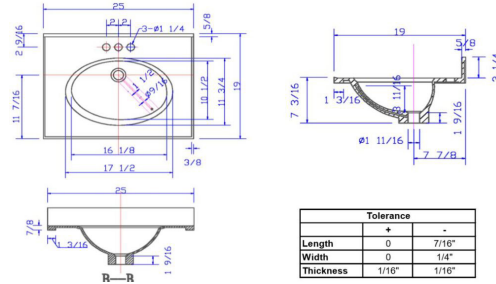

White Wyndham 2-Door Vanity with Cultured Marble 4" Centerset Solid White Vanity Top, Unassembled, 25x19

## SPECIFICATIONS

**MATERIAL CONSTRUCTION:** Wood/Cultured Marble  
**ASSEMBLY REQUIRED:** Yes  
**ASSEMBLED DIMENSIONS:** 34.75" H x 25" L x 19" D  
**ASSEMBLED WEIGHT:** 72 lbs.  
**TOOLS NEEDED FOR INSTALLATION:** Screwdriver

**CONSTRUCTION TYPE:** Frameless  
**HINGE STYLE:** Concealed  
**DOOR STYLE:** 2 MDF Slab Doors  
**DRAWER STYLE:** N/A  
**GLIDE STYLE:** N/A  
**FAKE DWR STYLE:** MDF  
**DWR #1 DIMENSIONS:** N/A  
**DWR CONSTRUCTION:** N/A  
**SHELF STYLE:** N/A  
**SHELF ADJUSTABILITY INCREMENTS:** N/A  
**SHELF MAX WEIGHT CAPACITY:** N/A  
**SHELF DIMENSIONS:** N/A  
**SHELF THICKNESS:** N/A  
**SHELF MATERIAL:** N/A  
**FRAME STYLE:** N/A  
**FACE FRAME MATERIAL:** N/A  
**SIDES MATERIAL:** Particle Board  
**BOTTOM MATERIAL:** Particle Board

**TOE KICK INSET WIDTH:** 4.5"  
**BACK PANEL MATERIAL:** N/A  
**BACK BRACE MATERIAL:** Particle Board  
**FAUCET TYPE:** Lav Centerset  
**NUMBER OF MOUNTING HOLES:** 3  
**BOWL MATERIAL:** Cultured Marble  
**BACK SPLASH INCLUDED:** Yes  
**COLOR:** Solid White  
**NUMBER OF BOWLS:** 1  
**BOWL DIMENSIONS:** 5.2" H x 10.55" W x 16.14" D  
**BOWL SHAPE:** Oval  
**SINK THICKNESS:** N/A  
**MOUNTING TYPE:** Integrated  
**OVERFLOW HOLE:** Yes