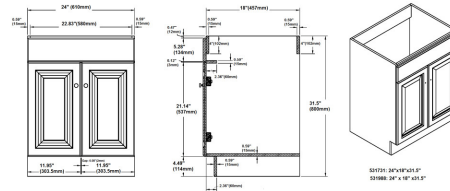

White Wyndham 2-Door Vanity with Cultured Marble 4" Centerset Solid White Vanity Top, Unassembled, 25x19

## SPECIFICATIONS

**MATERIAL CONSTRUCTION:** Wood/Cultured Marble  
**ASSEMBLY REQUIRED:** Yes  
**ASSEMBLED DIMENSIONS:** 34.75" H x 25" L x 19" D  
**ASSEMBLED WEIGHT:** 72 lbs.  
**TOOLS NEEDED FOR INSTALLATION:** Screwdriver

**TOE KICK INSET WIDTH:** 4.5"  
**BACK PANEL MATERIAL:** N/A  
**BACK BRACE MATERIAL:** Particle Board  
**FAUCET TYPE:** Lav Centerset  
**NUMBER OF MOUNTING HOLES:** 3  
**BOWL MATERIAL:** Cultured Marble  
**BACK SPLASH INCLUDED:** Yes  
**COLOR:** Solid White  
**NUMBER OF BOWLS:** 1  
**BOWL DIMENSIONS:** 5.2" H x 10.55" W x 16.14" D  
**BOWL SHAPE:** Oval  
**SINK THICKNESS:** N/A  
**MOUNTING TYPE:** Integrated  
**OVERFLOW HOLE:** Yes