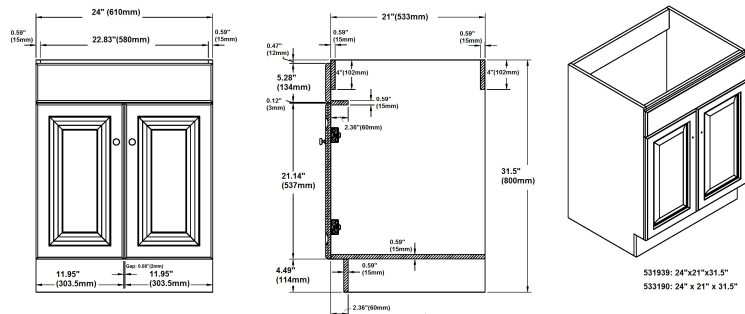

White Wyndham 2-Door Vanity with Cultured Marble 4" Centerset White on White Vanity Top, Unassembled, 25x22

SPECIFICATIONS

MATERIAL CONSTRUCTION: Wood/Cultured Marble
ASSEMBLY REQUIRED: Yes
ASSEMBLED DIMENSIONS: 35.5" H x 25" L x 22" D
ASSEMBLED WEIGHT: 82.94 lbs.
TOOLS NEEDED FOR INSTALLATION: Screwdriver

CONSTRUCTION TYPE: Frameless
HINGE STYLE: Concealed
DOOR STYLE: 2 MDF Slab Doors
DRAWER STYLE: N/A
GLIDE STYLE: N/A
FAKE DWR STYLE: MDF
DWR #1 DIMENSIONS: N/A
DWR CONSTRUCTION: N/A
SHELF STYLE: N/A
SHELF ADJUSTABILITY INCREMENTS: N/A
SHELF MAX WEIGHT CAPACITY: N/A
SHELF DIMENSIONS: N/A
SHELF THICKNESS: N/A
SHELF MATERIAL: N/A
FRAME STYLE: N/A
FACE FRAME MATERIAL: N/A
SIDES MATERIAL: Particle Board
BOTTOM MATERIAL: Particle Board

TOE KICK INSET WIDTH: 4.5"
BACK PANEL MATERIAL: N/A
BACK BRACE MATERIAL: Particle Board
FAUCET TYPE: Lav Centerset
NUMBER OF MOUNTING HOLES: 3
BOWL MATERIAL: Cultured Marble
BACK SPLASH INCLUDED: Yes
COLOR: White on White
NUMBER OF BOWLS: 1
BOWL DIMENSIONS: 3.94" H x 11.61" W x 16.97" D
BOWL SHAPE: Oval
SINK THICKNESS: N/A
MOUNTING TYPE: Integrated
OVERFLOW HOLE: Yes