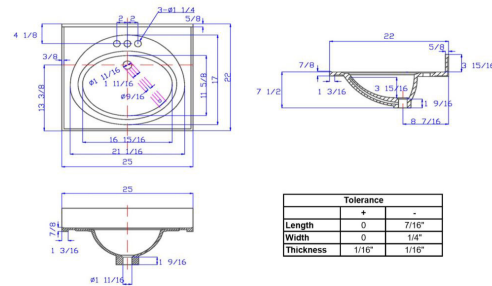

White Wyndham 2-Door Vanity with Cultured Marble 4" Centerset White on White Vanity Top, Unassembled, 25x22

SPECIFICATIONS

MATERIAL CONSTRUCTION: Wood/Cultured Marble
ASSEMBLY REQUIRED: Yes
ASSEMBLED DIMENSIONS: 35.5" H x 25" L x 22" D
ASSEMBLED WEIGHT: 82.94 lbs.
TOOLS NEEDED FOR INSTALLATION: Screwdriver

CONSTRUCTION TYPE: Frameless
HINGE STYLE: Concealed
DOOR STYLE: 2 MDF Slab Doors
DRAWER STYLE: N/A
GLIDE STYLE: N/A
FAKE DWR STYLE: MDF
DWR #1 DIMENSIONS: N/A
DWR CONSTRUCTION: N/A
SHELF STYLE: N/A
SHELF ADJUSTABILITY INCREMENTS: N/A
SHELF MAX WEIGHT CAPACITY: N/A
SHELF DIMENSIONS: N/A
SHELF THICKNESS: N/A
SHELF MATERIAL: N/A
FRAME STYLE: N/A
FACE FRAME MATERIAL: N/A
SIDES MATERIAL: Particle Board
BOTTOM MATERIAL: Particle Board

TOE KICK INSET WIDTH: 4.5"
BACK PANEL MATERIAL: N/A
BACK BRACE MATERIAL: Particle Board
FAUCET TYPE: Lav Centerset
NUMBER OF MOUNTING HOLES: 3
BOWL MATERIAL: Cultured Marble
BACK SPLASH INCLUDED: Yes
COLOR: White on White
NUMBER OF BOWLS: 1
BOWL DIMENSIONS: 3.94" H x 11.61" W x 16.97" D
BOWL SHAPE: Oval
SINK THICKNESS: N/A
MOUNTING TYPE: Integrated
OVERFLOW HOLE: Yes