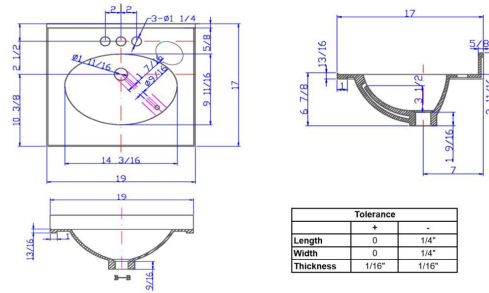

White Wyndham One Door Vanity with Cultured Marble 4" Centerset White on White Vanity Top, Unassembled, 19X17

SPECIFICATIONS

MATERIAL CONSTRUCTION: Wood/Cultured Marble
ASSEMBLY REQUIRED: Yes
ASSEMBLED DIMENSIONS: 34.19" H x 19" L x 17" D
ASSEMBLED WEIGHT: 55.62 lbs.
TOOLS NEEDED FOR INSTALLATION: Screwdriver

CONSTRUCTION TYPE: Frameless
HINGE STYLE: Concealed
DOOR STYLE: 1 MDF Slab Doors
DRAWER STYLE: N/A
GLIDE STYLE: N/A
FAKE DWR STYLE: MDF
DWR #1 DIMENSIONS: N/A
DWR CONSTRUCTION: N/A
SHELF STYLE: N/A
SHELF ADJUSTABILITY INCREMENTS: N/A
SHELF MAX WEIGHT CAPACITY: N/A
SHELF DIMENSIONS: N/A
SHELF THICKNESS: N/A
SHELF MATERIAL: N/A
FRAME STYLE: N/A
FACE FRAME MATERIAL: N/A
SIDES MATERIAL: Particle Board
BOTTOM MATERIAL: Particle Board

TOE KICK INSET WIDTH: 4.5"
BACK PANEL MATERIAL: N/A
BACK BRACE MATERIAL: Particle Board
FAUCET TYPE: Lav Centerset
NUMBER OF MOUNTING HOLES: 3
BOWL MATERIAL: Cultured Marble
BACK SPLASH INCLUDED: Yes
COLOR: White on White
NUMBER OF BOWLS: 1
BOWL DIMENSIONS: 5.12" H x 8.85" W x 14.37" D
BOWL SHAPE: Oval
SINK THICKNESS: N/A
MOUNTING TYPE: Integrated
OVERFLOW HOLE: Yes