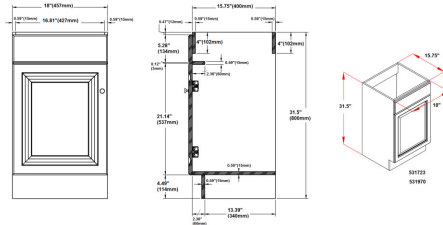

White Wyndham One Door Vanity with Cultured Marble 4" Centerset White on White Vanity Top, Unassembled, 19X17

SPECIFICATIONS

MATERIAL CONSTRUCTION: Wood/Cultured Marble
ASSEMBLY REQUIRED: Yes
ASSEMBLED DIMENSIONS: 34.19" H x 19" L x 17" D
ASSEMBLED WEIGHT: 55.62 lbs.
TOOLS NEEDED FOR INSTALLATION: Screwdriver

CONSTRUCTION TYPE: Frameless
HINGE STYLE: Concealed
DOOR STYLE: 1 MDF Slab Doors
DRAWER STYLE: N/A
GLIDE STYLE: N/A
FAKE DWR STYLE: MDF
DWR #1 DIMENSIONS: N/A
DWR CONSTRUCTION: N/A
SHELF STYLE: N/A
SHELF ADJUSTABILITY INCREMENTS: N/A
SHELF MAX WEIGHT CAPACITY: N/A
SHELF DIMENSIONS: N/A
SHELF THICKNESS: N/A
SHELF MATERIAL: N/A
FRAME STYLE: N/A
FACE FRAME MATERIAL: N/A
SIDES MATERIAL: Particle Board
BOTTOM MATERIAL: Particle Board

TOE KICK INSET WIDTH: 4.5"
BACK PANEL MATERIAL: N/A
BACK BRACE MATERIAL: Particle Board
FAUCET TYPE: Lav Centerset
NUMBER OF MOUNTING HOLES: 3
BOWL MATERIAL: Cultured Marble
BACK SPLASH INCLUDED: Yes
COLOR: White on White
NUMBER OF BOWLS: 1
BOWL DIMENSIONS: 5.12" H x 8.85" W x 14.37" D
BOWL SHAPE: Oval
SINK THICKNESS: N/A
MOUNTING TYPE: Integrated
OVERFLOW HOLE: Yes