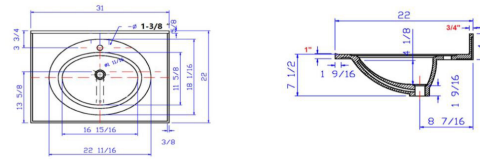

White Wyndham 2-Door Vanity with Cultured Marble Single Hole Solid White Vanity Top, Unassembled, 31x22

Tolerance		
	+	-
Length	1/16"	1/4"
Width	1/16"	1/4"
Thickness	1/16"	1/16"

## SPECIFICATIONS

<b>MATERIAL CONSTRUCTION:</b>	Wood/Cultured Marble
<b>ASSEMBLY REQUIRED:</b>	Yes
<b>ASSEMBLED DIMENSIONS:</b>	35.5" H x 31" L x 22" D
<b>ASSEMBLED WEIGHT:</b>	89.82 lbs.
<b>TOOLS NEEDED FOR INSTALLATION:</b>	Screwdriver
<b>CONSTRUCTION TYPE:</b>	Frameless
<b>HINGE STYLE:</b>	Concealed
<b>DOOR STYLE:</b>	2 MDF Slab Doors
<b>DRAWER STYLE:</b>	N/A
<b>GLIDE STYLE:</b>	N/A
<b>FAKE DWR STYLE:</b>	MDF
<b>DWR #1 DIMENSIONS:</b>	N/A
<b>DWR CONSTRUCTION:</b>	N/A
<b>SHELF STYLE:</b>	N/A
<b>SHELF ADJUSTABILITY INCREMENTS:</b>	N/A
<b>SHELF MAX WEIGHT CAPACITY:</b>	N/A
<b>SHELF DIMENSIONS:</b>	N/A
<b>SHELF THICKNESS:</b>	N/A
<b>SHELF MATERIAL:</b>	N/A
<b>FRAME STYLE:</b>	N/A
<b>FACE FRAME MATERIAL:</b>	N/A
<b>SIDES MATERIAL:</b>	Particle Board
<b>BOTTOM MATERIAL:</b>	Particle Board

<b>TOE KICK INSET WIDTH:</b>	4.5"
<b>BACK PANEL MATERIAL:</b>	N/A
<b>BACK BRACE MATERIAL:</b>	Particle Board
<b>FAUCET TYPE:</b>	Lav Single Handle
<b>NUMBER OF MOUNTING HOLES:</b>	1
<b>BOWL MATERIAL:</b>	Cultured Marble
<b>BACK SPLASH INCLUDED:</b>	Yes
<b>COLOR:</b>	Solid White
<b>NUMBER OF BOWLS:</b>	1
<b>BOWL DIMENSIONS:</b>	5.63" H x 11.69" W x 17.13" D
<b>BOWL SHAPE:</b>	Oval
<b>SINK THICKNESS:</b>	N/A
<b>MOUNTING TYPE:</b>	Integrated
<b>OVERFLOW HOLE:</b>	Yes
<b>WARRANTY:</b>	1-Year limited warranty
<b>CARB COMPLIANT:</b>	CARB Phase 2
<b>LEGAL FOR SALE IN CALIFORNIA:</b>	Yes
<b>TSCA TITLE IV COMPLIANT:</b>	Yes