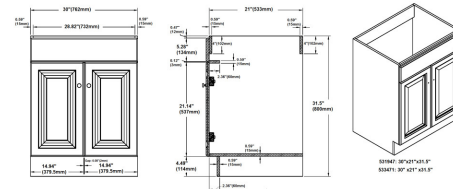

White Wyndham 2-Door Vanity with Cultured Marble Single Hole Solid White Vanity Top, Unassembled, 31x22

Tolerance		
	+	-
Length	1/16"	1/4"
Width	1/16"	1/4"
Thickness	1/16"	1/16"

## SPECIFICATIONS

<b>MATERIAL CONSTRUCTION:</b>	Wood/Cultured Marble
<b>ASSEMBLY REQUIRED:</b>	Yes
<b>ASSEMBLED DIMENSIONS:</b>	35.5" H x 31" L x 22" D
<b>ASSEMBLED WEIGHT:</b>	89.82 lbs.
<b>TOOLS NEEDED FOR INSTALLATION:</b>	Screwdriver
<b>CONSTRUCTION TYPE:</b>	Frameless
<b>HINGE STYLE:</b>	Concealed
<b>DOOR STYLE:</b>	2 MDF Slab Doors
<b>DRAWER STYLE:</b>	N/A
<b>GLIDE STYLE:</b>	N/A
<b>FAKE DWR STYLE:</b>	MDF
<b>DWR #1 DIMENSIONS:</b>	N/A
<b>DWR CONSTRUCTION:</b>	N/A
<b>SHELF STYLE:</b>	N/A
<b>SHELF ADJUSTABILITY INCREMENTS:</b>	N/A
<b>SHELF MAX WEIGHT CAPACITY:</b>	N/A
<b>SHELF DIMENSIONS:</b>	N/A
<b>SHELF THICKNESS:</b>	N/A
<b>SHELF MATERIAL:</b>	N/A
<b>FRAME STYLE:</b>	N/A
<b>FACE FRAME MATERIAL:</b>	N/A
<b>SIDES MATERIAL:</b>	Particle Board
<b>BOTTOM MATERIAL:</b>	Particle Board

<b>TOE KICK INSET WIDTH:</b>	4.5"
<b>BACK PANEL MATERIAL:</b>	N/A
<b>BACK BRACE MATERIAL:</b>	Particle Board
<b>FAUCET TYPE:</b>	Lav Single Handle
<b>NUMBER OF MOUNTING HOLES:</b>	1
<b>BOWL MATERIAL:</b>	Cultured Marble
<b>BACK SPLASH INCLUDED:</b>	Yes
<b>COLOR:</b>	Solid White
<b>NUMBER OF BOWLS:</b>	1
<b>BOWL DIMENSIONS:</b>	5.63" H x 11.69" W x 17.13" D
<b>BOWL SHAPE:</b>	Oval
<b>SINK THICKNESS:</b>	N/A
<b>MOUNTING TYPE:</b>	Integrated
<b>OVERFLOW HOLE:</b>	Yes
<b>WARRANTY:</b>	1-Year limited warranty
<b>CARB COMPLIANT:</b>	CARB Phase 2
<b>LEGAL FOR SALE IN CALIFORNIA:</b>	Yes
<b>TSCA TITLE IV COMPLIANT:</b>	Yes