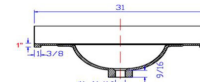

White Wyndham 2-Door Vanity with Cultured Marble Single Hole Solid White Vanity Top, Unassembled, 31x22

Tolerance		
	+	-
Length	1/16"	1/4"
Width	1/16"	1/4"
Thickness	1/16"	1/16"

## SPECIFICATIONS

<b>MATERIAL CONSTRUCTION:</b>	Wood/Cultured Marble
<b>ASSEMBLY REQUIRED:</b>	Yes
<b>ASSEMBLED DIMENSIONS:</b>	35.5" H x 31" L x 22" D
<b>ASSEMBLED WEIGHT:</b>	89.82 lbs.
<b>TOOLS NEEDED FOR INSTALLATION:</b>	Screwdriver
<b>CONSTRUCTION TYPE:</b>	Frameless
<b>HINGE STYLE:</b>	Concealed
<b>DOOR STYLE:</b>	2 MDF Slab Doors
<b>DRAWER STYLE:</b>	N/A
<b>GLIDE STYLE:</b>	N/A
<b>FAKE DWR STYLE:</b>	MDF
<b>DWR #1 DIMENSIONS:</b>	N/A
<b>DWR CONSTRUCTION:</b>	N/A
<b>SHELF STYLE:</b>	N/A
<b>SHELF ADJUSTABILITY INCREMENTS:</b>	N/A
<b>SHELF MAX WEIGHT CAPACITY:</b>	N/A
<b>SHELF DIMENSIONS:</b>	N/A
<b>SHELF THICKNESS:</b>	N/A
<b>SHELF MATERIAL:</b>	N/A
<b>FRAME STYLE:</b>	N/A
<b>FACE FRAME MATERIAL:</b>	N/A
<b>SIDES MATERIAL:</b>	Particle Board
<b>BOTTOM MATERIAL:</b>	Particle Board

<b>TOE KICK INSET WIDTH:</b>	4.5"
<b>BACK PANEL MATERIAL:</b>	N/A
<b>BACK BRACE MATERIAL:</b>	Particle Board
<b>FAUCET TYPE:</b>	Lav Single Handle
<b>NUMBER OF MOUNTING HOLES:</b>	1
<b>BOWL MATERIAL:</b>	Cultured Marble
<b>BACK SPLASH INCLUDED:</b>	Yes
<b>COLOR:</b>	Solid White
<b>NUMBER OF BOWLS:</b>	1
<b>BOWL DIMENSIONS:</b>	5.63" H x 11.69" W x 17.13" D
<b>BOWL SHAPE:</b>	Oval
<b>SINK THICKNESS:</b>	N/A
<b>MOUNTING TYPE:</b>	Integrated
<b>OVERFLOW HOLE:</b>	Yes
<b>WARRANTY:</b>	1-Year limited warranty
<b>CARB COMPLIANT:</b>	CARB Phase 2
<b>LEGAL FOR SALE IN CALIFORNIA:</b>	Yes
<b>TSCA TITLE IV COMPLIANT:</b>	Yes