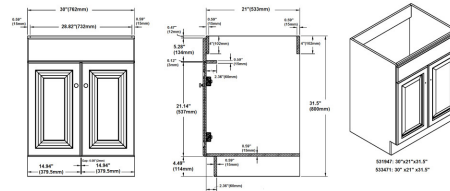

White Wyndham 2-Door Vanity with Cultured Marble 4" Centerset White on White Vanity Top, Unassembled, 31x22

## SPECIFICATIONS

**MATERIAL CONSTRUCTION:** Wood/Cultured Marble  
**ASSEMBLY REQUIRED:** Yes  
**ASSEMBLED DIMENSIONS:** 35.5" H x 31" L x 22" D  
**ASSEMBLED WEIGHT:** 93.78 lbs.  
**TOOLS NEEDED FOR INSTALLATION:** Screwdriver

**TOE KICK INSET WIDTH:** 4.5"  
**BACK PANEL MATERIAL:** N/A  
**BACK BRACE MATERIAL:** Particle Board

**FAUCET TYPE:** Lav Centerset  
**NUMBER OF MOUNTING HOLES:** 3  
**BOWL MATERIAL:** Cultured Marble  
**BACK SPLASH INCLUDED:** Yes  
**COLOR:** White on White  
**NUMBER OF BOWLS:** 1  
**BOWL DIMENSIONS:** 5.63" H x 11.69" W x 17.13" D  
**BOWL SHAPE:** Oval  
**SINK THICKNESS:** N/A  
**MOUNTING TYPE:** Integrated  
**OVERFLOW HOLE:** Yes