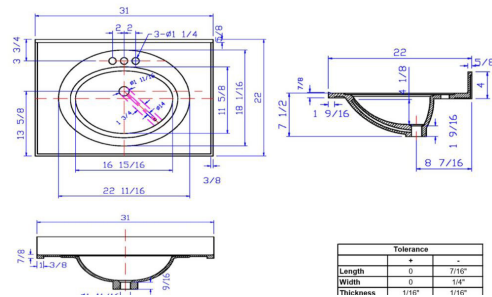

White Wyndham 2-Door Vanity with Cultured Marble 4" Centerset White on White Vanity Top, Unassembled, 31x22

## SPECIFICATIONS

**MATERIAL CONSTRUCTION:** Wood/Cultured Marble  
**ASSEMBLY REQUIRED:** Yes  
**ASSEMBLED DIMENSIONS:** 35.5" H x 31" L x 22" D  
**ASSEMBLED WEIGHT:** 93.78 lbs.  
**TOOLS NEEDED FOR INSTALLATION:** Screwdriver

**CONSTRUCTION TYPE:** Frameless  
**HINGE STYLE:** Concealed  
**DOOR STYLE:** 2 MDF Slab Doors  
**DRAWER STYLE:** N/A  
**GLIDE STYLE:** N/A  
**FAKE DWR STYLE:** MDF  
**DWR #1 DIMENSIONS:** N/A  
**DWR CONSTRUCTION:** N/A  
**SHELF STYLE:** N/A  
**SHELF ADJUSTABILITY INCREMENTS:** N/A  
**SHELF MAX WEIGHT CAPACITY:** N/A  
**SHELF DIMENSIONS:** N/A  
**SHELF THICKNESS:** N/A  
**SHELF MATERIAL:** N/A  
**FRAME STYLE:** N/A  
**FACE FRAME MATERIAL:** N/A  
**SIDES MATERIAL:** Particle Board  
**BOTTOM MATERIAL:** Particle Board

**TOE KICK INSET WIDTH:** 4.5"  
**BACK PANEL MATERIAL:** N/A  
**BACK BRACE MATERIAL:** Particle Board

**FAUCET TYPE:** Lav Centerset  
**NUMBER OF MOUNTING HOLES:** 3  
**BOWL MATERIAL:** Cultured Marble  
**BACK SPLASH INCLUDED:** Yes  
**COLOR:** White on White  
**NUMBER OF BOWLS:** 1  
**BOWL DIMENSIONS:** 5.63" H x 11.69" W x 17.13" D  
**BOWL SHAPE:** Oval  
**SINK THICKNESS:** N/A  
**MOUNTING TYPE:** Integrated  
**OVERFLOW HOLE:** Yes