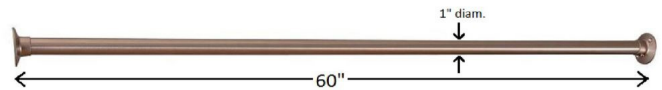

60" Stainless Steel Shower Rod
Satin Nickel

SPECIFICATIONS

MATERIAL CONSTRUCTION:	Steel
PVD FINISH:	No
ASSEMBLY REQUIRED:	No
TOOLS NEEDED FOR INSTALLATION:	Phillips Screwdriver
ASSEMBLED DIMENSIONS:	1" H x 60" L x 1" D
ASSEMBLED WEIGHT:	1.45 lbs.
MIN. LENGTH:	60"
MAX LENGTH:	60"
SCREWS INCLUDED:	Yes
DRYWALL ANCHORS INCLUDED:	No
CENTER TO CENTER:	N/A