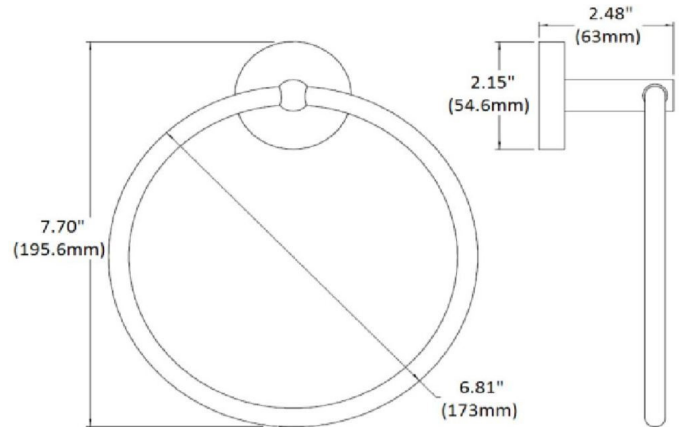

Graz Park Towel Ring
Satin Nickel

SPECIFICATIONS

MATERIAL CONSTRUCTION:	Zinc
PVD FINISH:	No
ASSEMBLY REQUIRED:	Yes
TOOLS NEEDED FOR INSTALLATION:	Screwdriver
ASSEMBLED DIMENSIONS:	7.87" H x 6.85" L x 2.36" D
ASSEMBLED WEIGHT:	0.68 lbs.
MIN. LENGTH:	N/A
MAX LENGTH:	N/A
SCREWS INCLUDED:	Yes
DRYWALL ANCHORS INCLUDED:	Yes
CENTER TO CENTER:	N/A