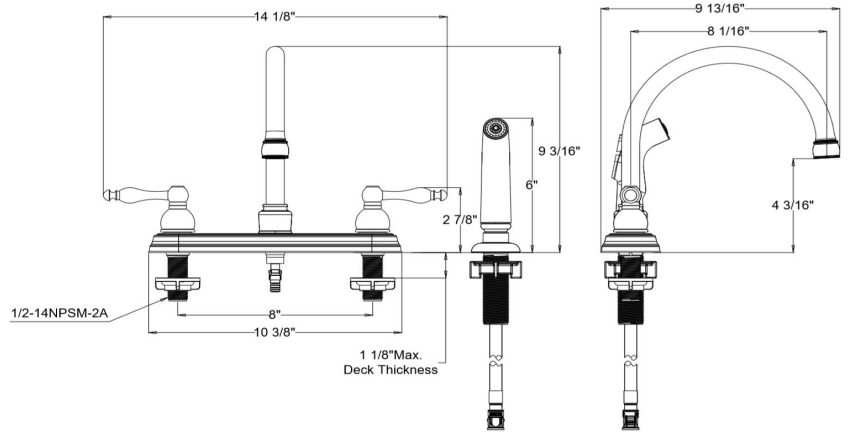

### SPECIFICATIONS

MATERIAL:	N/A	FLOW RATE:	1.8 GPM
HANDLE MATERIAL:	Zinc	LOW FLOW:	Yes
SPOUT MATERIAL:	N/A	HANDLES - CONFIGURATION:	Double Handle
CARTRIDGE MATERIAL:	Ceramic	HANDLE REACH:	3.07"
WATERWAY MATERIAL:	Hybrid	SPRAYER INCLUDED:	Yes
SPRAYER MATERIAL:	N/A	SPRAYER HOSE LENGTH:	N/A
DRAIN MATERIAL:	N/A	SPRAYER TYPE:	N/A
FAUCET TYPE:	Kitchen Single Handle	SOAP DISPENSER INCLUDED:	No
MOUNTING TYPE:	Wall Mount	QUICK ATTACH INCLUDED:	Yes
MOUNTING HOLES:	4	DIMENSIONS WITH DECK PLATE:	N/A
MAX DECK THICKNESS:	1.14"	WEIGHT WITH DECK PLATE:	3.32 lbs.
DECK PLATE - INCLUDED:	N/A	DIMENSIONS W/O DECK PLATE:	N/A
SPOUT REACH:	8.03"	WEIGHT W/O DECK PLATE:	3.32 lbs.
SPOUT HEIGHT:	4.17"	PVD FINISH:	Yes