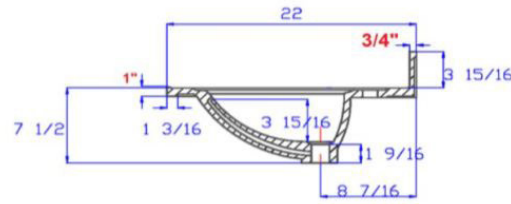

Cultured Marble Single Faucet Hole Vanity Top 25x22  
Solid White

Tolerance		
	+	-
Length	1/16"	1/4"
Width	1/16"	1/4"
Thickness	1/16"	1/16"

SPECIFICATIONS

- MATERIAL: Cultured Marble
- TOOLS NEEDED FOR INSTALLATION: 100% silicone
- ASSEMBLED DIMENSIONS: 11.44" H x 25" L x 22" D
- ASSEMBLED WEIGHT: 30.06 lbs.
- FAUCET TYPE: Lav Single Handle
- NUMBER OF MOUNTING HOLES: 1
- BOWL MATERIAL: Cultured Marble
- BACK SPLASH INCLUDED: Yes
- COLOR: Solid White
- NUMBER OF BOWLS: 1
- BOWL DIMENSIONS: 3.94" H x 11.61" W x 16.97" D
- BOWL SHAPE: Oval
- SINK THICKNESS: 0.98"
- MOUNTING TYPE: Integrated
- OVERFLOW HOLE: Yes