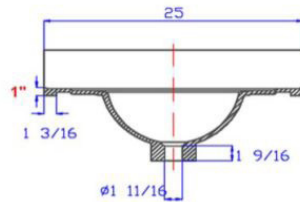

Cultured Marble Single Faucet Hole Vanity Top 25x22  
Solid White

Tolerance		
	+	-
Length	1/16"	1/4"
Width	1/16"	1/4"
Thickness	1/16"	1/16"

SPECIFICATIONS

- MATERIAL: Cultured Marble
- TOOLS NEEDED FOR INSTALLATION: 100% silicone
- ASSEMBLED DIMENSIONS: 11.44" H x 25" L x 22" D
- ASSEMBLED WEIGHT: 30.06 lbs.
- FAUCET TYPE: Lav Single Handle
- NUMBER OF MOUNTING HOLES: 1
- BOWL MATERIAL: Cultured Marble
- BACK SPLASH INCLUDED: Yes
- COLOR: Solid White
- NUMBER OF BOWLS: 1
- BOWL DIMENSIONS: 3.94" H x 11.61" W x 16.97" D
- BOWL SHAPE: Oval
- SINK THICKNESS: 0.98"
- MOUNTING TYPE: Integrated
- OVERFLOW HOLE: Yes