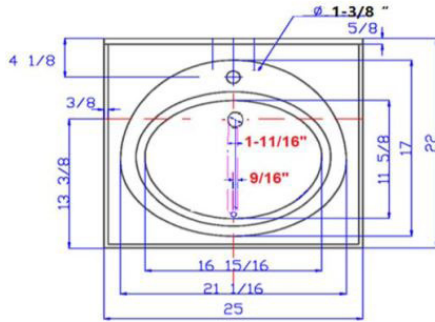

Cultured Marble Single Faucet Hole Vanity Top 25x22  
Solid White

Tolerance		
	+	-
Length	1/16"	1/4"
Width	1/16"	1/4"
Thickness	1/16"	1/16"

SPECIFICATIONS

- MATERIAL: Cultured Marble
- TOOLS NEEDED FOR INSTALLATION: 100% silicone
- ASSEMBLED DIMENSIONS: 11.44" H x 25" L x 22" D
- ASSEMBLED WEIGHT: 30.06 lbs.
- FAUCET TYPE: Lav Single Handle
- NUMBER OF MOUNTING HOLES: 1
- BOWL MATERIAL: Cultured Marble
- BACK SPLASH INCLUDED: Yes
- COLOR: Solid White
- NUMBER OF BOWLS: 1
- BOWL DIMENSIONS: 3.94" H x 11.61" W x 16.97" D
- BOWL SHAPE: Oval
- SINK THICKNESS: 0.98"
- MOUNTING TYPE: Integrated
- OVERFLOW HOLE: Yes