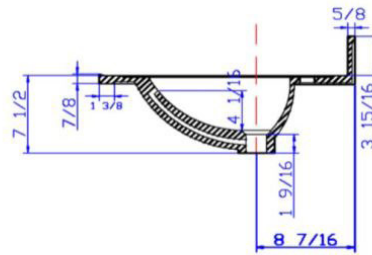

Cultured Marble Vanity Top 37x22

Solid White

Tolerance		
	+	-
Length	0	7/16"
Width	0	1/4"
Thickness	1/16"	1/16"

SPECIFICATIONS

MATERIAL:	Cultured Marble
TOOLS NEEDED FOR INSTALLATION:	100% silicone
ASSEMBLED DIMENSIONS:	11.09" H x 37" L x 22" D
ASSEMBLED WEIGHT:	51.25 lbs.
FAUCET TYPE:	Lav Centerset
NUMBER OF MOUNTING HOLES:	3
BOWL MATERIAL:	Cultured Marble
BACK SPLASH INCLUDED:	Yes
COLOR:	Solid White
NUMBER OF BOWLS:	1
BOWL DIMENSIONS:	5.63" H x 11.63" W x 16.85" D
BOWL SHAPE:	Oval
SINK THICKNESS:	0.98"
MOUNTING TYPE:	Integrated
OVERFLOW HOLE:	Yes