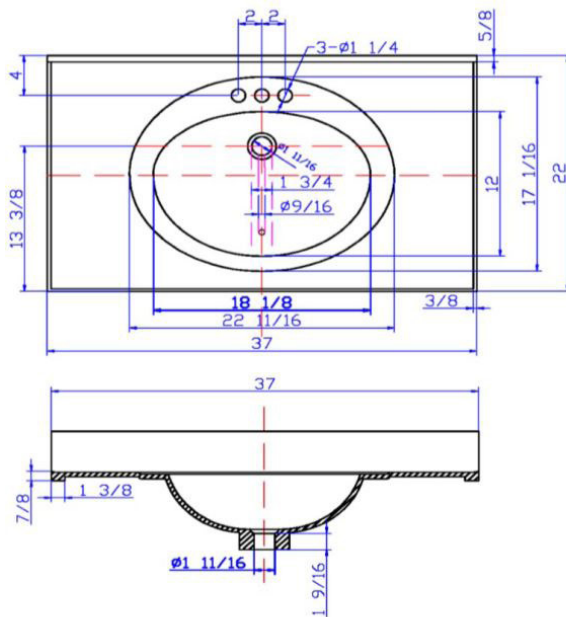

Cultured Marble Vanity Top 37x22

Solid White

Tolerance		
	+	-
Length	0	7/16"
Width	0	1/4"
Thickness	1/16"	1/16"

SPECIFICATIONS

MATERIAL:	Cultured Marble
TOOLS NEEDED FOR INSTALLATION:	100% silicone
ASSEMBLED DIMENSIONS:	11.09" H x 37" L x 22" D
ASSEMBLED WEIGHT:	51.25 lbs.
FAUCET TYPE:	Lav Centerset
NUMBER OF MOUNTING HOLES:	3
BOWL MATERIAL:	Cultured Marble
BACK SPLASH INCLUDED:	Yes
COLOR:	Solid White
NUMBER OF BOWLS:	1
BOWL DIMENSIONS:	5.63" H x 11.63" W x 16.85" D
BOWL SHAPE:	Oval
SINK THICKNESS:	0.98"
MOUNTING TYPE:	Integrated
OVERFLOW HOLE:	Yes