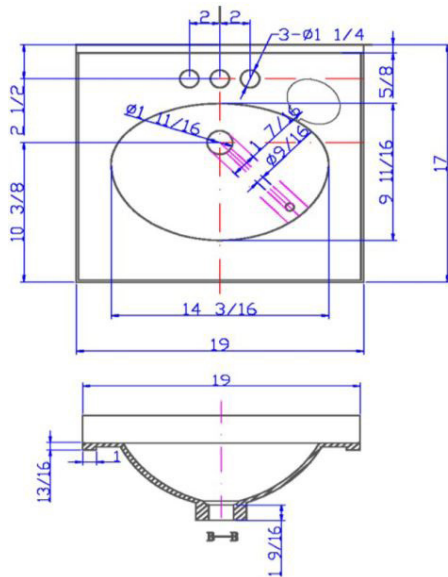

Cultured Marble Vanity Top 19x17
Solid White

| Tolerance | | |
|-----------|-------|-------|
| | + | - |
| Length | 0 | 1/4" |
| Width | 0 | 1/4" |
| Thickness | 1/16" | 1/16" |

SPECIFICATIONS

| | |
|--------------------------------|------------------------------|
| MATERIAL: | Cultured Marble |
| TOOLS NEEDED FOR INSTALLATION: | 100% silicone |
| ASSEMBLED DIMENSIONS: | 9.35" H x 19" L x 17" D |
| ASSEMBLED WEIGHT: | 20.62 lbs. |
| FAUCET TYPE: | Lav Centerset |
| NUMBER OF MOUNTING HOLES: | 3 |
| BOWL MATERIAL: | Cultured Marble |
| BACK SPLASH INCLUDED: | Yes |
| COLOR: | Solid White |
| NUMBER OF BOWLS: | 1 |
| BOWL DIMENSIONS: | 5.12" H x 9.85" W x 14.37" D |
| BOWL SHAPE: | Oval |
| SINK THICKNESS: | 0.98" |
| MOUNTING TYPE: | Integrated |
| OVERFLOW HOLE: | Yes |