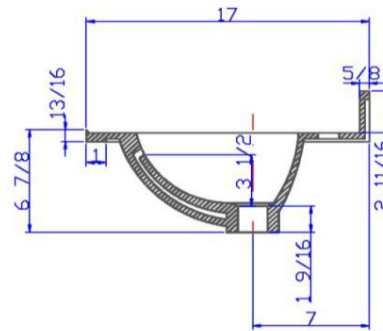

Cultured Marble Vanity Top 19x17
Solid White

| Tolerance | | |
|-----------|-------|-------|
| | + | - |
| Length | 0 | 1/4" |
| Width | 0 | 1/4" |
| Thickness | 1/16" | 1/16" |

SPECIFICATIONS

| | |
|--------------------------------|------------------------------|
| MATERIAL: | Cultured Marble |
| TOOLS NEEDED FOR INSTALLATION: | 100% silicone |
| ASSEMBLED DIMENSIONS: | 9.35" H x 19" L x 17" D |
| ASSEMBLED WEIGHT: | 20.62 lbs. |
| FAUCET TYPE: | Lav Centerset |
| NUMBER OF MOUNTING HOLES: | 3 |
| BOWL MATERIAL: | Cultured Marble |
| BACK SPLASH INCLUDED: | Yes |
| COLOR: | Solid White |
| NUMBER OF BOWLS: | 1 |
| BOWL DIMENSIONS: | 5.12" H x 9.85" W x 14.37" D |
| BOWL SHAPE: | Oval |
| SINK THICKNESS: | 0.98" |
| MOUNTING TYPE: | Integrated |
| OVERFLOW HOLE: | Yes |