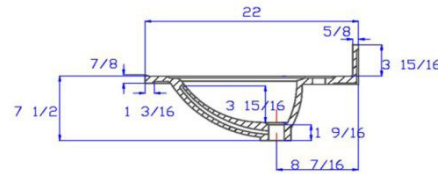

Cultured Marble Vanity Top 25x22  
Solid White

| Tolerance |       |       |
|-----------|-------|-------|
|           | +     | -     |
| Length    | 0     | 7/16" |
| Width     | 0     | 1/4"  |
| Thickness | 1/16" | 1/16" |

SPECIFICATIONS

|                                |                               |
|--------------------------------|-------------------------------|
| MATERIAL:                      | Cultured Marble               |
| TOOLS NEEDED FOR INSTALLATION: | 100% silicone                 |
| ASSEMBLED DIMENSIONS:          | 11.42" H x 25" L x 22" D      |
| ASSEMBLED WEIGHT:              | 31 lbs.                       |
| FAUCET TYPE:                   | Lav Centerset                 |
| NUMBER OF MOUNTING HOLES:      | 3                             |
| BOWL MATERIAL:                 | Cultured Marble               |
| BACK SPLASH INCLUDED:          | Yes                           |
| COLOR:                         | Solid White                   |
| NUMBER OF BOWLS:               | 1                             |
| BOWL DIMENSIONS:               | 3.94" H x 11.61" W x 16.97" D |
| BOWL SHAPE:                    | Oval                          |
| SINK THICKNESS:                | 0.98"                         |
| MOUNTING TYPE:                 | Integrated                    |
| OVERFLOW HOLE:                 | Yes                           |