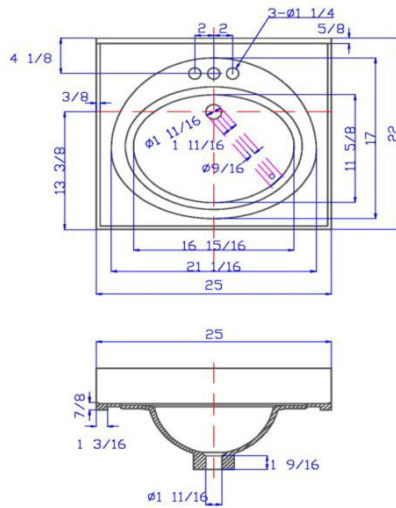

Cultured Marble Vanity Top 25x22  
Solid White

| Tolerance |       |       |
|-----------|-------|-------|
|           | +     | -     |
| Length    | 0     | 7/16" |
| Width     | 0     | 1/4"  |
| Thickness | 1/16" | 1/16" |

SPECIFICATIONS

|                                |                               |
|--------------------------------|-------------------------------|
| MATERIAL:                      | Cultured Marble               |
| TOOLS NEEDED FOR INSTALLATION: | 100% silicone                 |
| ASSEMBLED DIMENSIONS:          | 11.42" H x 25" L x 22" D      |
| ASSEMBLED WEIGHT:              | 31 lbs.                       |
| FAUCET TYPE:                   | Lav Centerset                 |
| NUMBER OF MOUNTING HOLES:      | 3                             |
| BOWL MATERIAL:                 | Cultured Marble               |
| BACK SPLASH INCLUDED:          | Yes                           |
| COLOR:                         | Solid White                   |
| NUMBER OF BOWLS:               | 1                             |
| BOWL DIMENSIONS:               | 3.94" H x 11.61" W x 16.97" D |
| BOWL SHAPE:                    | Oval                          |
| SINK THICKNESS:                | 0.98"                         |
| MOUNTING TYPE:                 | Integrated                    |
| OVERFLOW HOLE:                 | Yes                           |