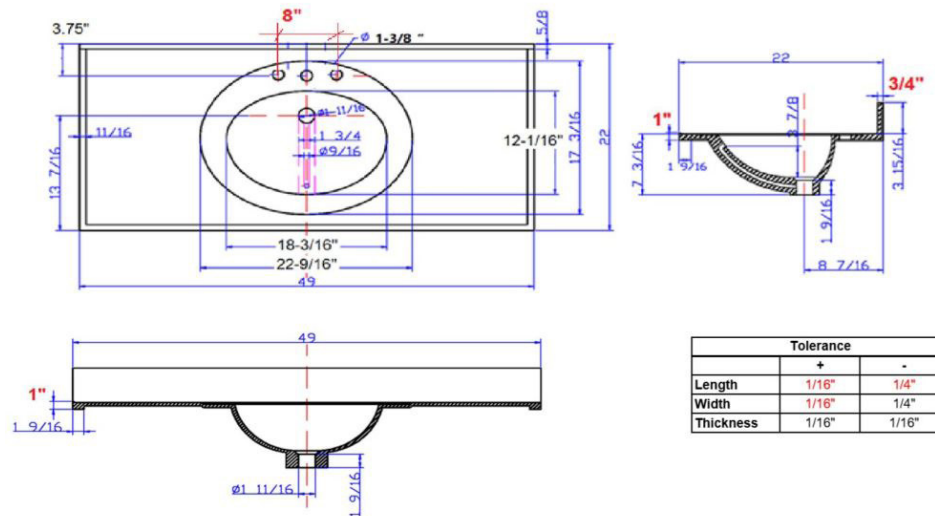

Cultured Marble 8" Widespread Vanity Top 49x22

Solid White

SPECIFICATIONS

MATERIAL:	Cultured Marble
TOOLS NEEDED FOR INSTALLATION:	100% silicone
ASSEMBLED DIMENSIONS:	11.09" H x 49" L x 22" D
ASSEMBLED WEIGHT:	65.7 lbs.
FAUCET TYPE:	Lav Widespread
NUMBER OF MOUNTING HOLES:	3
BOWL MATERIAL:	Cultured Marble
BACK SPLASH INCLUDED:	Yes
COLOR:	Solid White
NUMBER OF BOWLS:	1
BOWL DIMENSIONS:	5.63" H x 11.63" W x 16.85" D
BOWL SHAPE:	Oval
SINK THICKNESS:	0.98"
MOUNTING TYPE:	Integrated
OVERFLOW HOLE:	Yes