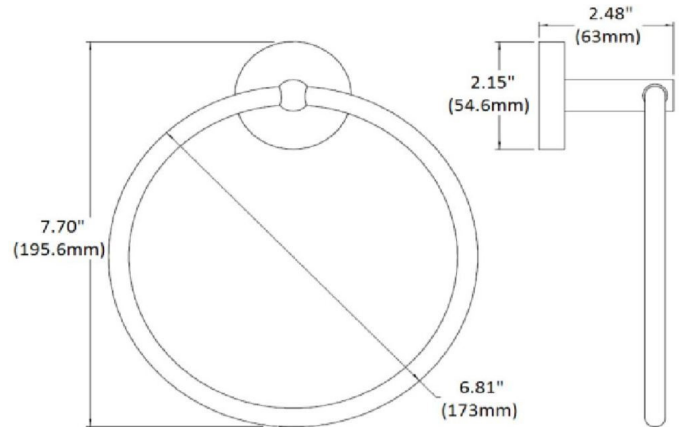

### SPECIFICATIONS

MATERIAL CONSTRUCTION:	Zinc
PVD FINISH:	No
ASSEMBLY REQUIRED:	Yes
TOOLS NEEDED FOR INSTALLATION:	Screwdriver
ASSEMBLED DIMENSIONS:	7.87" H x 6.85" L x 2.36" D
ASSEMBLED WEIGHT:	0.68 lbs.
MIN. LENGTH:	N/A
MAX LENGTH:	N/A
SCREWS INCLUDED:	Yes
DRYWALL ANCHORS INCLUDED:	Yes
CENTER TO CENTER:	N/A