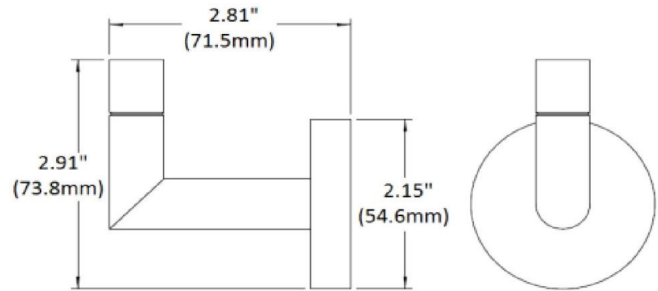

Graz Robe Hook
Polished Chrome

SPECIFICATIONS

MATERIAL CONSTRUCTION:	Zinc
PVD FINISH:	No
ASSEMBLY REQUIRED:	Yes
TOOLS NEEDED FOR INSTALLATION:	Screwdriver
ASSEMBLED DIMENSIONS:	2.76" H x 2.36" L x 2.17" D
ASSEMBLED WEIGHT:	0.475 lbs.
MIN. LENGTH:	N/A
MAX LENGTH:	N/A
SCREWS INCLUDED:	Yes
DRYWALL ANCHORS INCLUDED:	Yes
CENTER TO CENTER:	N/A