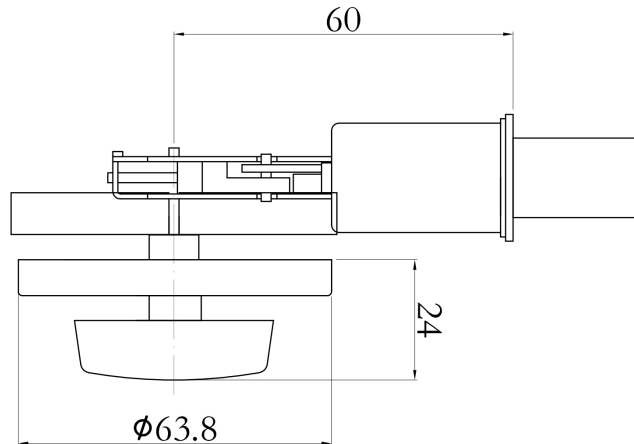

Single Sided Deadbolt Satin Chrome

mm

SPECIFICATIONS

MATERIAL CONSTRUCTION:	Brass	KEYWAY:	KW
LOCK FUNCTION:	Deadbolt	REMOVABLE CORE:	No
DEADBOLT FUNCTION:	Single Sided	LATCH FACEPLATE I:	Round Corner
EXTERIOR MAX PROJECTION:	0.94"	LATCH BACKSET:	Fixed; 2-3/8" Only
INTERIOR MAX PROJECTION:	0.94"	LATCH TYPE:	2 Way (fixed faceplate)
KOB VS. LEVER:	N/A	LATCHBOLT THROW DISTANCE:	1"
KNOB DIMENSIONS:	N/A	# PINS IN CYLINDER:	5
LEVER LENGTH:	N/A	ANTI-BUMP PIN INSTALLED:	No
ROSE DIMENSIONS:	2.5" H x 2.5" W x 2.5" D	# KEYS INCLUDED:	2
ROSETTE / ESCUTCHEON SHAPE:	Round	SPINDLE TYPE:	Deadbolt
CROSS BORE:	2.13"	MOUNTING HARDWARE INCLUDED:	Yes
EDGE BORE:	1"	TOOLS NEEDED FOR INSTALLATION:	Phillips Screwdriver
HANDING:	Reversible	ASSEMBLED WEIGHT:	0.57 lbs.
REKEYABLE?:	No		