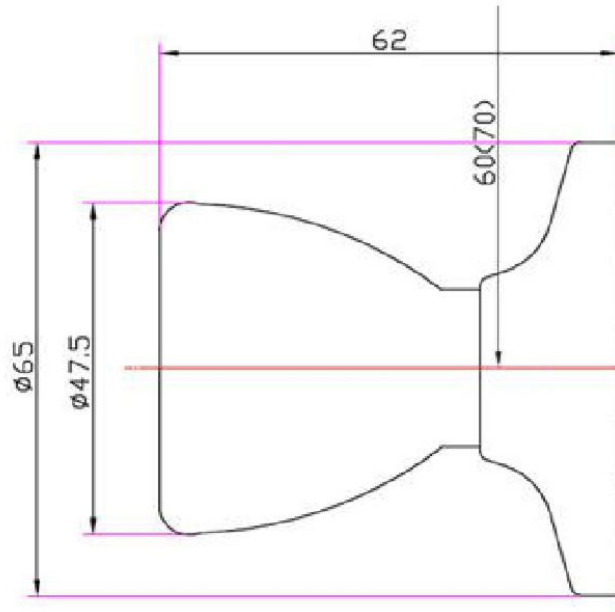

Terrace Dummy Door Knob Satin Nickel

SPECIFICATIONS

MATERIAL CONSTRUCTION:	Brass	KEYWAY:	N/A
LOCK FUNCTION:	Dummy	REMOVABLE CORE:	No
DEADBOLT FUNCTION:	N/A	LATCH FACEPLATE I:	N/A
EXTERIOR MAX PROJECTION:	2.41"	LATCH BACKSET:	N/A
INTERIOR MAX PROJECTION:	2.43"	LATCH TYPE:	N/A
KOB VS. LEVER:	Knob	LATCHBOLT THROW DISTANCE:	N/A
KNOB DIMENSIONS:	2.36" H x 1.85" W x 1.87" D	# PINS IN CYLINDER:	N/A
LEVER LENGTH:	N/A	ANTI-BUMP PIN INSTALLED:	N/A
ROSE DIMENSIONS:	2.56" H x 2.56" W x 2.56" D	# KEYS INCLUDED:	N/A
ROSETTE / ESCUTCHEON SHAPE:	Round	SPINDLE TYPE:	N/A
CROSS BORE:	2.13"	MOUNTING HARDWARE INCLUDED:	Yes
EDGE BORE:	1"	TOOLS NEEDED FOR INSTALLATION:	Phillips Screwdriver
HANDING:	Reversible	ASSEMBLED WEIGHT:	0.27 lbs.
REKEYABLE?:	No		