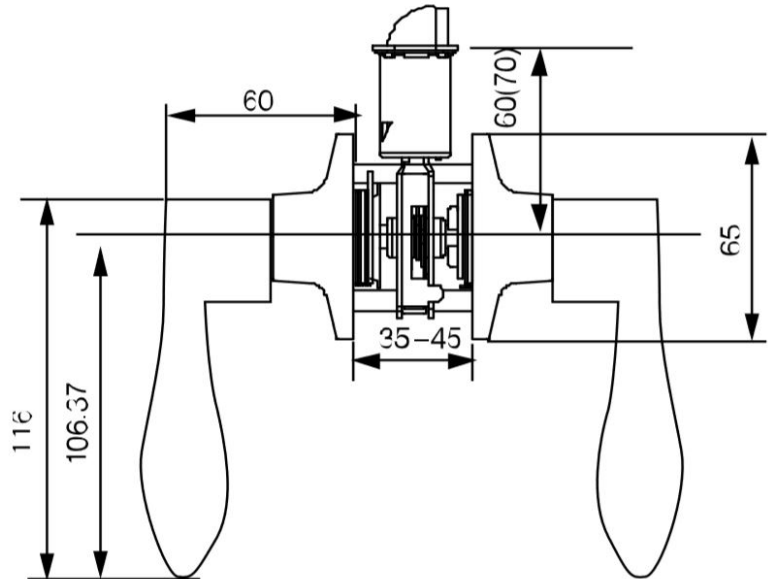

Stratford 6-Way Universal Passage Door Knob Oil Rubbed Bronze

SPECIFICATIONS

MATERIAL CONSTRUCTION:	Zinc	KEYWAY:	N/A
LOCK FUNCTION:	Passage	REMOVABLE CORE:	No
DEADBOLT FUNCTION:	N/A	LATCH FACEPLATE I:	Universal (Drive In)
EXTERIOR MAX PROJECTION:	2.36"	LATCH BACKSET:	Adj; 2-3/8" - 2-3/4"
INTERIOR MAX PROJECTION:	2.36"	LATCH TYPE:	6 Way / Universal / Drive-in
KOB VS. LEVER:	Lever	LATCHBOLT THROW DISTANCE:	0.5"
KNOB DIMENSIONS:	N/A	# PINS IN CYLINDER:	N/A
LEVER LENGTH:	4.65"	ANTI-BUMP PIN INSTALLED:	N/A
ROSE DIMENSIONS:	2.56" H x 2.56" W x 2.56" D	# KEYS INCLUDED:	N/A
ROSETTE / ESCUTCHEON SHAPE:	Round	SPINDLE TYPE:	Square
CROSS BORE:	2.13"	MOUNTING HARDWARE INCLUDED:	Yes
EDGE BORE:	1"	TOOLS NEEDED FOR INSTALLATION:	Phillips Screwdriver
HANDING:	Reversible	ASSEMBLED WEIGHT:	1.29 lbs.
REKEYABLE?:	No		