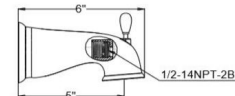

Madison Single Handle Tub and Shower Trim Satin Nickel

SPECIFICATIONS

MATERIAL:	Brass/Zinc	WEIGHT:	3.2 lbs.
HANDLE MATERIAL:	Zinc	PVD FINISH:	No
SPOUT MATERIAL:	N/A	ESCUTCHEON INCLUDED:	Yes
CARTRIDGE MATERIAL:	Compression	PRESSURE BALANCED VALVE:	No
WATERWAY MATERIAL:	Brass	TYPE OF SHOWER HEAD: SHOWER	Wall Mount
VALVE MATERIAL:	Brass	HEAD FUNCTIONS (QTY): SHOWER	1
DRAIN MATERIAL:	N/A	HEAD NOZZLE TYPE: SHOWER	Raised
FAUCET TYPE:	Bath & Shower Trim	HEAD SHAPE:	Round
SPOUT REACH:	4.75"	SHOWER HEAD PUSH BUTTON: TUB	No
FLOW RATE:	1.8 GPM	SPOUT TYPE:	Threaded
LOW FLOW:	Yes	TUB SPOUT DIVERTER INCLUDED:	Yes
HANDLES CONFIGURATION:	Single Handle		
HANDLE REACH:	3.38"		
QUICK ATTACH INCLUDED:	No		
DIMENSIONS:	7.13" H x 6.75" L x 6.75" D		