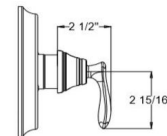

Madison Single Handle Tub and Shower Trim Satin Nickel

SPECIFICATIONS

MATERIAL:	Brass/Zinc	WEIGHT:	3.2 lbs.
HANDLE MATERIAL:	Zinc	PVD FINISH:	No
SPOUT MATERIAL:	N/A	ESCUTCHEON INCLUDED:	Yes
CARTRIDGE MATERIAL:	Compression	PRESSURE BALANCED VALVE:	No
WATERWAY MATERIAL:	Brass	TYPE OF SHOWER HEAD: SHOWER	Wall Mount
VALVE MATERIAL:	Brass	HEAD FUNCTIONS (QTY): SHOWER	1
DRAIN MATERIAL:	N/A	HEAD NOZZLE TYPE: SHOWER	Raised
FAUCET TYPE:	Bath & Shower Trim	HEAD SHAPE:	Round
SPOUT REACH:	4.75"	SHOWER HEAD PUSH BUTTON: TUB	No
FLOW RATE:	1.8 GPM	SPOUT TYPE:	Threaded
LOW FLOW:	Yes	TUB SPOUT DIVERTER INCLUDED:	Yes
HANDLES CONFIGURATION:	Single Handle		
HANDLE REACH:	3.38"		
QUICK ATTACH INCLUDED:	No		
DIMENSIONS:	7.13" H x 6.75" L x 6.75" D		