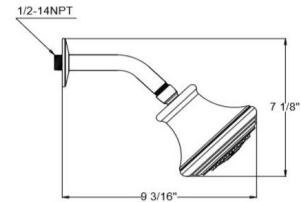

Madison Single Handle Tub and Shower Trim Satin Nickel

SPECIFICATIONS

MATERIAL:	Brass/Zinc	WEIGHT:	3.2 lbs.
HANDLE MATERIAL:	Zinc	PVD FINISH:	No
SPOUT MATERIAL:	N/A	ESCUTCHEON INCLUDED:	Yes
CARTRIDGE MATERIAL:	Compression	PRESSURE BALANCED VALVE:	No
WATERWAY MATERIAL:	Brass	TYPE OF SHOWER HEAD: SHOWER	Wall Mount
VALVE MATERIAL:	Brass	HEAD FUNCTIONS (QTY): SHOWER	1
DRAIN MATERIAL:	N/A	HEAD NOZZLE TYPE: SHOWER	Raised
FAUCET TYPE:	Bath & Shower Trim	HEAD SHAPE:	Round
SPOUT REACH:	4.75"	SHOWER HEAD PUSH BUTTON: TUB	No
FLOW RATE:	1.8 GPM	SPOUT TYPE:	Threaded
LOW FLOW:	Yes	TUB SPOUT DIVERTER INCLUDED:	Yes
HANDLES CONFIGURATION:	Single Handle		
HANDLE REACH:	3.38"		
QUICK ATTACH INCLUDED:	No		
DIMENSIONS:	7.13" H x 6.75" L x 6.75" D		