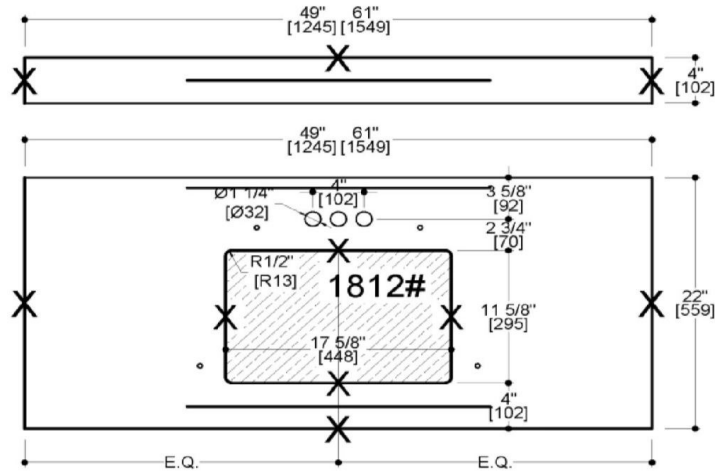

Granite Rectangle Bowl Vanity Top 61x22

Black Pearl

SPECIFICATIONS

MATERIAL:	Granite
TOOLS NEEDED FOR INSTALLATION:	100% silicone
ASSEMBLED DIMENSIONS:	17" H x 61" L x 22" D
ASSEMBLED WEIGHT:	104 lbs.
FAUCET TYPE:	Lav Centerset
NUMBER OF MOUNTING HOLES:	3
BOWL MATERIAL:	Ceramic
BACK SPLASH INCLUDED:	Yes
COLOR:	Black Pearl
NUMBER OF BOWLS:	2
BOWL DIMENSIONS:	7.4" H x 11.63" W x 17.63" D
BOWL SHAPE:	Rectangle
SINK THICKNESS:	0.75"
MOUNTING TYPE:	Undermount
OVERFLOW HOLE:	Yes