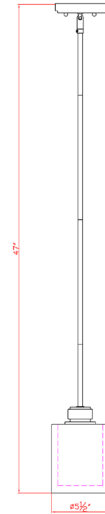

Oslo I-Light LED Mini Pendant
Satin Nickel

SPECIFICATIONS

MOUNTING:	Flush Mount	LED BRIGHTNESS (LUMENS):	600
SLOPED CEILING ADAPTABLE:	Yes	LED COLOR CORRELATED TEMPERATURE (CCT):	2800K
LAMP TYPE 1:	1 lamp 10W LED	LED COLOR RENDERING INDEX (CRI):	>80
BULB INCLUDED:	Yes	LED EFFICACY:	60
WATTS PER BULB:	10W	LED AVERAGE RATED LIFE:	40000 hours
TOTAL WATTAGE:	10W	ENERGY EFFICIENT:	Yes
DIMMABLE:	Yes	LIGHTING AMPS:	N/A
MATERIAL CONSTRUCTION:	Iron	VOLTAGE:	120V
ASSEMBLED DIMENSIONS:	47" H x 5.5" L x 5.5" D		
WEIGHT:	3.00 lbs.		
BACKPLATE DIMENSIONS:	N/A		
CANOPY/PLATE DIMENSIONS:	1" H x 5" D		
GLASS/SHADE DIMENSIONS:	6.7" H x 5.5" L x 5.5" D		
GLASS/SHADE MATERIAL:	Glass		
GLASS/SHADE TYPE:	Frosted		
GLASS/SHADE COLOR:	White		