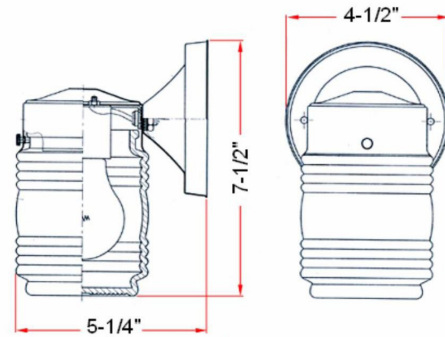

Jelly Jar Outdoor LED Wall Light
Oil Rubbed Bronze

SPECIFICATIONS

MOUNTING:	Wall Mount	LED BRIGHTNESS (LUMENS):	330
SLOPED CEILING ADAPTABLE:	No	LED COLOR CORRELATED TEMPERATURE (CCT):	3000K
LAMP TYPE 1:	6W LED	LED COLOR RENDERING INDEX (CRI):	CRI_90
BULB INCLUDED:	No	LED EFFICACY:	57
WATTS PER BULB:	N/AW	LED AVERAGE RATED LIFE:	50,000 hours
TOTAL WATTAGE:	6W	ENERGY EFFICIENT:	Yes
DIMMABLE:	Yes	LIGHTING AMPS:	N/A
MATERIAL CONSTRUCTION:	Steel	VOLTAGE:	120V
ASSEMBLED DIMENSIONS:	4.49" L x 7.38" H x 5.48" D		
WEIGHT:	1.32 lbs.		
BACKPLATE DIMENSIONS:	4.5" H x 4.5" W		
CANOPY CEILING DIMENSIONS:	N/A		
GLASS/SHADE DIMENSIONS:	4.84" H x 3.68" L x 3.68" D		
GLASS/SHADE MATERIAL:	Glass		
GLASS/SHADE TYPE:	Clear		
GLASS/SHADE COLOR:	Clear		