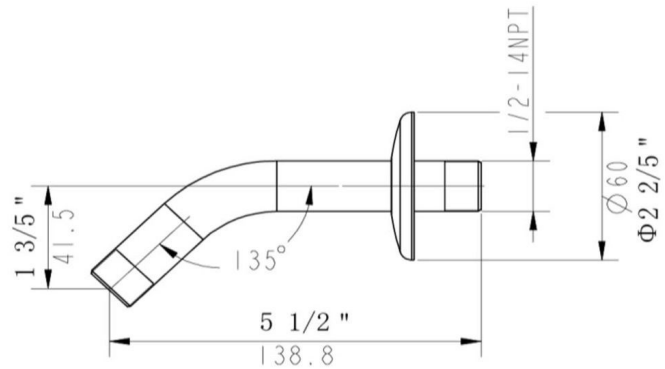

## Shower Arm with Escutcheon Polished Chrome

### SPECIFICATIONS

MATERIAL:	N/A	WEIGHT:	0.17 lbs.
HANDLE MATERIAL:	N/A	PVD FINISH:	No
SPOUT MATERIAL:	N/A	ESCUTCHEON INCLUDED:	N/A
CARTRIDGE MATERIAL:	N/A	VALVE INCLUDED:	N/A
WATERWAY MATERIAL:	N/A	PRESSURE BALANCED VALVE:	N/A
VALVE MATERIAL:	N/A	TYPE OF SHOWER HEAD:	N/A
DRAIN MATERIAL:	N/A	SHOWER HEAD FUNCTIONS (QTY):	N/A
FAUCET TYPE:	Shower Trim	SHOWER HEAD NOZZLE TYPE:	N/A
SPOUT REACH:	N/A	SHOWER HEAD SHAPE:	N/A
FLOW RATE:	N/A	SHOWER HEAD PUSH BUTTON:	N/A
LOW FLOW:		TUB SPOUT TYPE:	N/A
HANDLES CONFIGURATION:		TUB SPOUT DIVERTER INCLUDED:	N/A
HANDLE REACH:	N/A		
QUICK ATTACH INCLUDED:			
DIMENSIONS:	0.4" H x 0.4" L x 5.5" D		