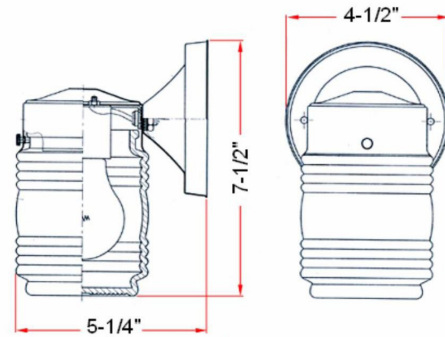

Jelly Jar Outdoor LED Wall Light
Black

SPECIFICATIONS

MOUNTING:	Wall Mount	LED BRIGHTNESS (LUMENS):	330
SLOPED CEILING ADAPTABLE:	No	LED COLOR CORRELATED TEMPERATURE (CCT):	3000K
LAMP TYPE 1:	6W LED	LED COLOR RENDERING INDEX (CRI):	CRI_90
BULB INCLUDED:	No	LED EFFICACY:	57
WATTS PER BULB:	N/AW	LED AVERAGE RATED LIFE:	50,000 hours
TOTAL WATTAGE:	6W	ENERGY EFFICIENT:	Yes
DIMMABLE:	Yes	LIGHTING AMPS:	N/A
MATERIAL CONSTRUCTION:	Steel	VOLTAGE:	120V
ASSEMBLED DIMENSIONS:	4.49" L x 7.38" H x 5.48" D		
WEIGHT:	1.32 lbs.		
BACKPLATE DIMENSIONS:	4.5" H x 4.5" W		
CANOPY CEILING DIMENSIONS:	N/A		
GLASS/SHADE DIMENSIONS:	4.84" H x 3.68" L x 3.68" D		
GLASS/SHADE MATERIAL:	Glass		
GLASS/SHADE TYPE:	Clear		
GLASS/SHADE COLOR:	Clear		