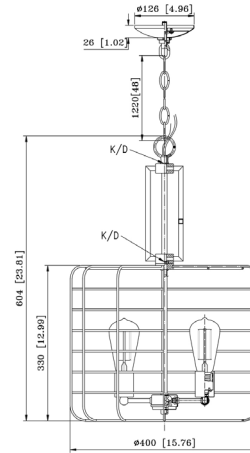

### SPECIFICATIONS

MOUNTING:	Chandelier	LED BRIGHTNESS (LUMENS):	N/A
SLOPED CEILING ADAPTABLE:	Yes	LED COLOR CORRELATED TEMPERATURE (CCT):	N/A
LAMP TYPE 1:	4 lamps 60W Incandescent	LED COLOR RENDERING INDEX (CRI):	N/A
BULB INCLUDED:	Yes	LED EFFICACY:	N/A
WATTS PER BULB:	60W	LED AVERAGE RATED LIFE:	N/A
TOTAL WATTAGE:	240W	ENERGY EFFICIENT:	No
DIMMABLE:	Yes	LIGHTING AMPS:	N/A
MATERIAL CONSTRUCTION:	Steel	VOLTAGE:	120V
ASSEMBLED DIMENSIONS:	24" H x 15.25" L x 15.25" D		
WEIGHT:	7.72 lbs.		
BACKPLATE DIMENSIONS:	N/A		
CANOPY/PLATE DIMENSIONS:	1.02" H x 4.96" W		
GLASS/SHADE DIMENSIONS:	N/A		
GLASS/SHADE MATERIAL:	Metal		
GLASS/SHADE TYPE:	None		
GLASS/SHADE COLOR:	Coffee Bronze		