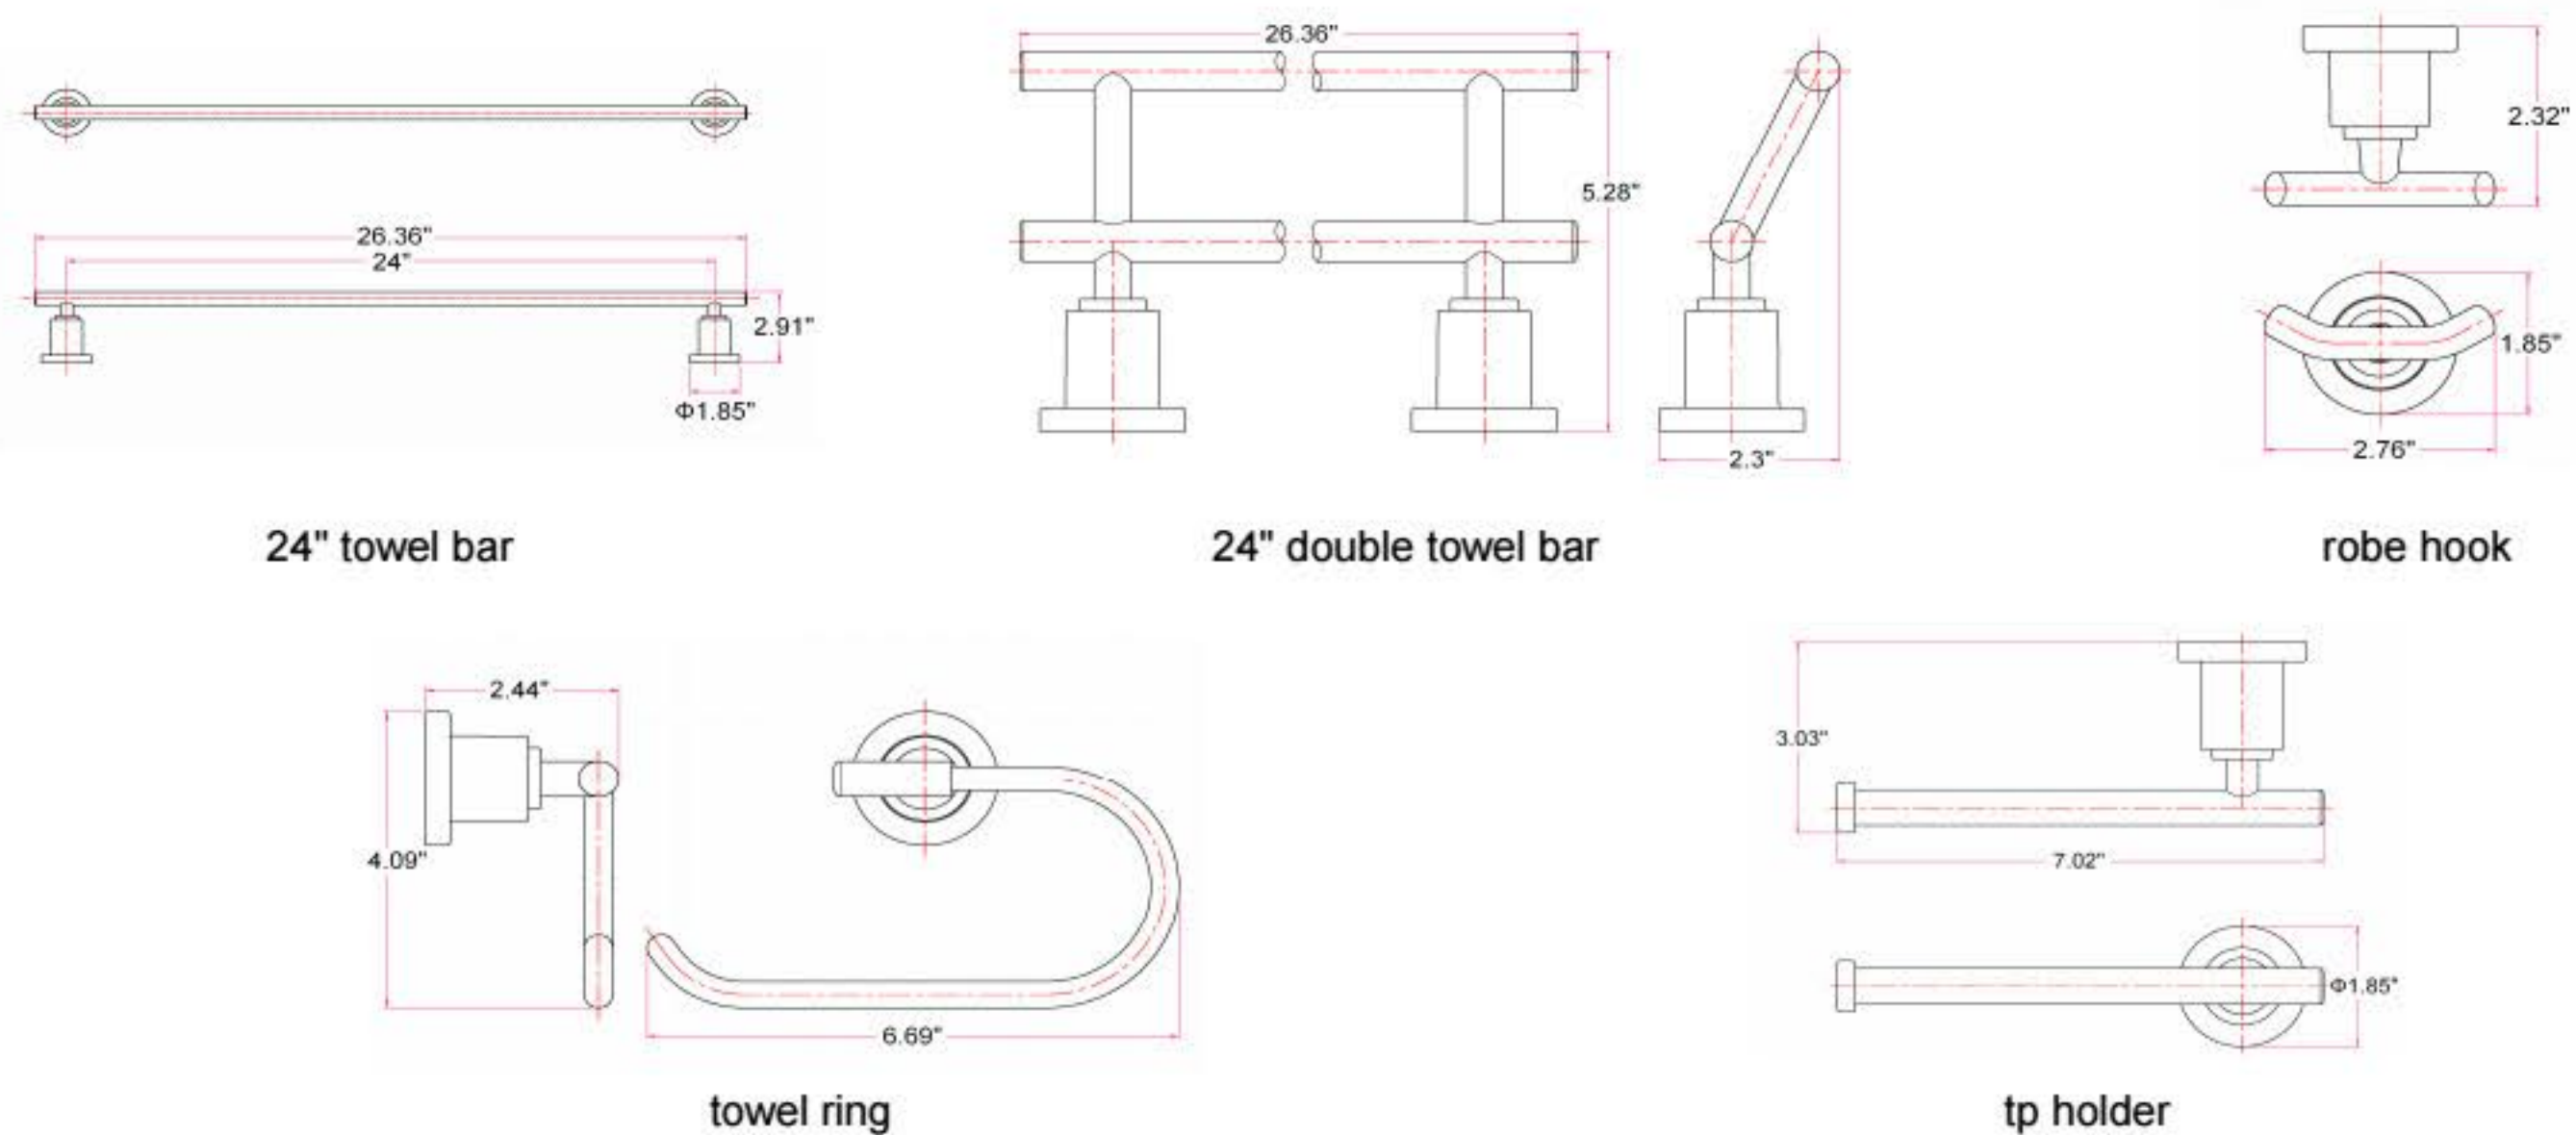

GENEVA Bath Accessories Collection

Specifications

Material Content brass base & zinc bar/steel ring/zinc roll
Installation hardware included

Dimensions

Warranty & Compliances

Warranty 1 Year Limited Warranty

Order Codes & Finishes/Colors

	24" towel bar	24" double towel bar	robe hook	
Polished Chrome (US26)	560292	560318	560334	TRU MATCH
Satin Nickel (US15)	560300	560326	560342	TRU MATCH
	towel ring	tp holder		
Polished Chrome (US26)	560359	560375		TRU MATCH
Satin Nickel (US15)	560367	560383		TRU MATCH